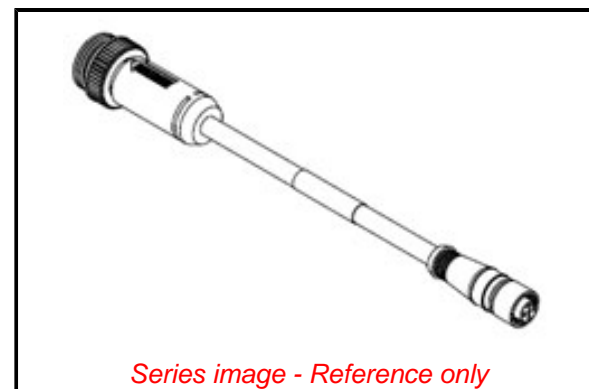

PLEASE CHECK WWW.MOLEX.COM FOR LATEST PART INFORMATION

Part Number: [1300390165](#)
Status: **Active**
Overview: [Brad Mini-Change Connectors](#)
Description: Mini-Change to Micro-Change (M12) Double-Ended Cordset, 5 Poles, Male (Straight) to Female (Straight), 22 AWG, DeviceNet Standard Cable Plus Drain, 4.0m (13.12') Length

Physical

Cable Diameter 6.86mm (.270")
 Cable Length 4.0m (13.12')
 Color - Cable Jacket Gray
 Coupling Style Threaded
 Gender Female-Male
 Keyway Single
 LED Indicator No
 Material - Cable Jacket PVC
 Material - Connector Body PVC
 Material - Coupling Nut Die-Cast Zinc
 Material - Plating Mating Gold
 Orientation Straight to Straight
 Poles 5
 Temperature Range - Operating -20° to +80°C
 Wire Size AWG 22
 Wire/Cable Type Shielded-Twisted Pair

Electrical

Current - Maximum per Contact 4.0A
 Voltage - Maximum 250V AC/DC

Material Info

Engineering Number DND21A-M040

Reference - Drawing Numbers

Sales Drawing SD-130039-020-001

Series image - Reference only