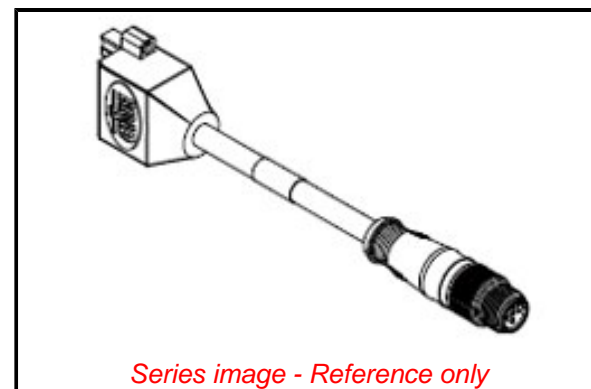

PLEASE CHECK WWW.MOLEX.COM FOR LATEST PART INFORMATION

Part Number: [1300390190](#)
Status: **Active**
Overview: Brad Mini-Change Connectors
Description: DeviceNet D-Net Open with Screws to Micro-Change (M12) Cordset, 5 Poles, Female (Straight) to Male (Straight), 22 AWG, PVC Cable, 1.0m (3.28') Length

Documents:

[Drawing (PDF)](#) [RoHS Certificate of Compliance (PDF)](#)

Agency Certification

CSA LR6837
UL E152210

General

Product Family Industrial Cordsets
Series [130039](#)
Connector End A D-Net Open
Connector End B Micro-Change (M12)
IP Rating IP20
Material - Contact Copper Alloy
Overview [Brad Mini-Change Connectors](#)
Product Name DeviceNet, Micro-Change (M12)
Region Europe
Type Double Ended
UPC 78678848160

Physical

Cable Diameter N/A
Cable Length 1.0m (3.28')
Color - Cable Jacket Gray
Coupling Style Threaded
Gender Female-Male
Keyway Single
LED Indicator No
Material - Cable Jacket PVC
Material - Connector Body TPE
Material - Coupling Nut Black Epoxy Coated Zinc
Material - Plating Mating Gold
Orientation Straight to Straight
Poles 5
Temperature Range - Operating -20° to +80°C
Wire Size AWG 22
Wire/Cable Type E152210

Electrical

Current - Maximum per Contact 4.0A
Voltage - Maximum 250V AC

Material Info

Engineering Number DND42A-M010

Reference - Drawing Numbers

Sales Drawing SD-130039-033-001

Series image - Reference only

EU ELV

Not Relevant

EU RoHS

Not Reviewed

REACH SVHC

Not Reviewed

Halogen-Free

Status

Not Reviewed

For more information, please visit [Contact US](#)

China ROHS

Not Reviewed

ELV

Not Relevant

RoHS Phthalates

Not Reviewed

Search Parts in this Series

[130039 Series](#)