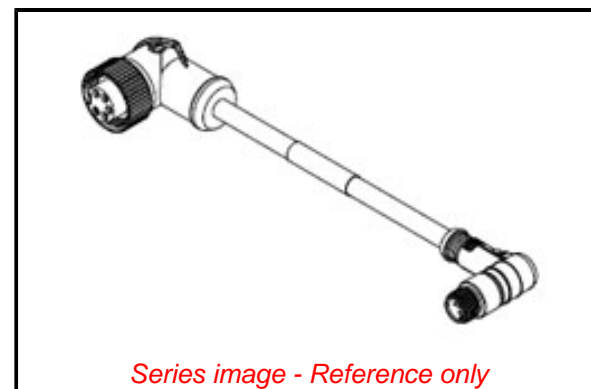

PLEASE CHECK WWW.MOLEX.COM FOR LATEST PART INFORMATION

Part Number: [1300390216](#)
Status: **Active**
Overview: [Brad Mini-Change Connectors](#)
Description: Micro-Change (M12) to Mini-Change Double-Ended Cordset, 5 Poles, Male (90°) to Female (90°), DeviceNet Cable Plus Drain, 1.0m (3.28') Length

Physical

Cable Diameter 6.86mm (.270")
 Cable Length 1.0m (3.28')
 Color - Cable Jacket Gray
 Coupling Style Threaded
 Gender Female-Male
 Keyway Single
 LED Indicator No
 Material - Cable Jacket PVC
 Material - Connector Body PVC
 Material - Coupling Nut Die-Cast Zinc
 Material - Plating Mating Gold
 Orientation 90° to 90°
 Poles 5
 Temperature Range - Operating -20° to +80°C
 Wire Size AWG 22
 Wire/Cable Type Shielded-Twisted Pair

Electrical

Current - Maximum per Contact 4.0A
 Voltage - Maximum 250V AC/DC

Material Info

Engineering Number DND93A-M010

Reference - Drawing Numbers

Sales Drawing SD-130039-025-001

Series image - Reference only