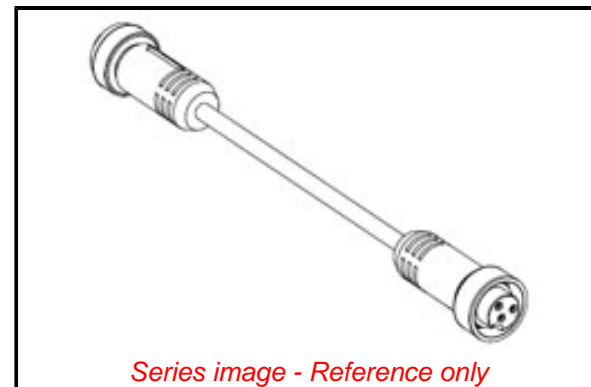

PLEASE CHECK WWW.MOLEX.COM FOR LATEST PART INFORMATION

Part Number: [1300410028](#)
Status: **Active**
Overview: [Brad Mini-Change Connectors](#)
Description: Mini-Change A-Size Single-Ended Cordset, 4 Poles, Male (Straight) to Female (Straight), 18 AWG, PVC Cable, 0.60m (1.97') Length, Stainless Steel Coupler

Documents:

[Drawing (PDF)](#) [RoHS Certificate of Compliance (PDF)](#)

General

Product Family	Industrial Cordsets
Series	130041
Connector End A	Mini-Change
Connector End B	Mini-Change
IP Rating	IP67
Material - Contact	Copper Alloy
Overview	Brad Mini-Change Connectors
Product Name	Mini-Change
Protocol	N/A
Region	America, Asia, Europe
Type	Double Ended
UPC	78172504943

Physical

Cable Diameter	7.37mm (.290")
Cable Length	0.60m (1.97')
Color - Cable Jacket	Orange
Coupling Style	Threaded
Gender	Female-Male
Keyway	Single
LED Indicator	No
Material - Cable Jacket	PVC
Material - Connector Body	PVC
Material - Coupling Nut	Stainless Steel Type 316
Material - Plating Mating	Gold
Orientation	Straight to Straight
Poles	4
Temperature Range - Operating	-40° to +105°C
Wire Size AWG	18
Wire/Cable Type	N/A

Electrical

Current - Maximum per Contact	7.0A
Voltage - Maximum	300V

Material Info

Engineering Number	114030D09M0068

Reference - Drawing Numbers

Sales Drawing	SD-130041-003-001

Series image - Reference only

EU ELV

Not Reviewed

EU RoHS

Not Reviewed

REACH SVHC

Not Reviewed

Halogen-Free

Status

Not Reviewed

For more information, please visit [Contact US](#)

China ROHS

Not Reviewed

ELV

Not Reviewed

RoHS Phthalates

Not Reviewed

Search Parts in this Series

[130041](#) Series