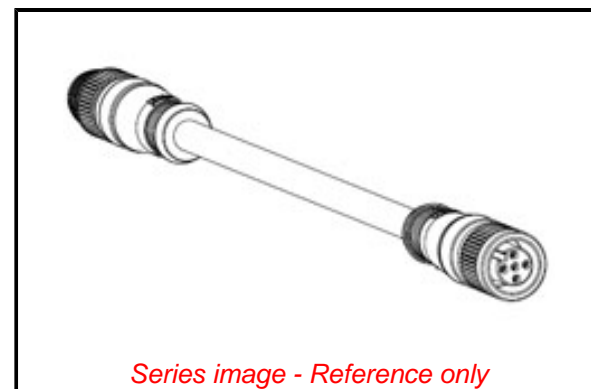

PLEASE CHECK WWW.MOLEX.COM FOR LATEST PART INFORMATION

Part Number: **1300420045**
Status: **Active**
Overview: Brad Micro-Change (M12) Connectors
Description: Micro-Change (M12) Single-Ended Cordset, 4 Poles, Male (Straight) to Female (Straight), Stainless Steel Coupler, 18 AWG, Shielded PVC Cable, 3.00m (9.84') Length

Documents:

[Drawing (PDF)](#) [RoHS Certificate of Compliance (PDF)](#)

General

Product Family	Industrial Cordsets
Series	<u>130042</u>
Connector End A	Micro-Change (M12)
Connector End B	Micro-Change (M12)
IP Rating	IP67
Material - Contact	Copper Alloy
Overview	<u>Brad Micro-Change (M12) Connectors</u>
Product Name	Micro-Change (M12)
Protocol	N/A
Region	America, Asia, Europe
Type	Double Ended
UPC	78172504911

Physical

Cable Diameter	7.37mm (.290")
Cable Length	3.0m (9.84')
Color - Cable Jacket	Orange
Coupling Style	Threaded
Gender	Female-Male
Keyway	Single
LED Indicator	No
Material - Cable Jacket	PVC
Material - Connector Body	PVC
Material - Coupling Nut	Stainless Steel Type 316
Material - Plating Mating	Gold
Orientation	Straight to Straight
Poles	4
Temperature Range - Operating	-40° to +105°C
Wire Size AWG	18
Wire/Cable Type	N/A

Electrical

Current - Maximum per Contact	4.0A
Voltage - Maximum	250V

Material Info

Engineering Number	884030D09M0308

Reference - Drawing Numbers

Sales Drawing	SD-130042-003-001

EU ELV

Not Reviewed

EU RoHS

Not Reviewed

REACH SVHC

Not Reviewed

Halogen-Free

Status

Not Reviewed

For more information, please visit [Contact US](#)

China ROHS

Not Reviewed

ELV

Not Reviewed

RoHS Phthalates

Not Reviewed

Search Parts in this Series

130042 Series