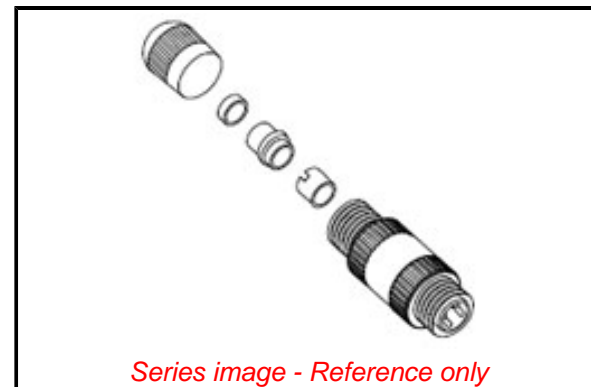

**PLEASE CHECK WWW.MOLEX.COM FOR LATEST PART INFORMATION**

**Part Number:** [1300470018](#)  
**Status:** **Active**  
**Overview:** Brad Micro-Change (M12) Connectors  
**Description:** Micro-Change (M12) Threaded, Single Keyway, 4 Pole Male Ethernet Field-Attachable Connector  
**Replacement Part Number:** <http://www.molex.com/molex/products/listview.jsp?channel=Products&sType=p&query=13004700391300470039> (drop-in)

**Documents:**

[Drawing \(PDF\)](#) [RoHS Certificate of Compliance \(PDF\)](#)

**General**

Product Family	Field Attachable / Accessories
Series	<a href="#">130047</a>
IP Rating	IP67
Material - Contact	Copper Alloy
Overview	<a href="#">Brad Micro-Change (M12) Connectors</a>
Product Name	Micro-Change (M12)
Replacement Part Number	<a href="#">1300470039</a> (drop-in)
Type	Field Attachable Connector
UPC	78678804775

**Physical**

Cable Diameter	N/A
Coupling Type	External Thread
Diagnostics / LEDs	No
Diagnostics Port	No
Gender	Male
Keyway	D-coded
Material - Connector Body	Polyamide
Material - Coupling Nut	Die-Cast Zinc
Material - Plating Mating	n/a
Net Weight	45.359/g
Orientation	Straight
Poles	4
Temperature Range - Operating	-25°C to +85°C
Wire Size AWG	N/A