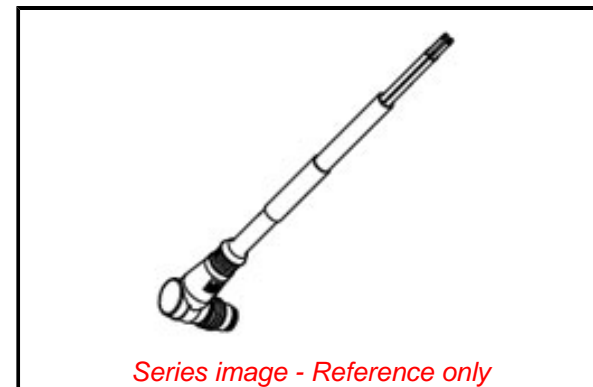

Physical

Cable Diameter	5.59mm (.220")
Cable Length	5.0m (16.40')
Color - Cable Jacket	Teal
Coupling Style	Threaded
Gender	Male-Pigtail
Keyway	D-coded
LED Indicator	No
Material - Cable Jacket	PVC
Material - Connector Body	TPU
Material - Coupling Nut	Nickel-plated Brass
Material - Plating Mating	Gold
Orientation	90° to Pigtail
Poles	4
Temperature Range - Operating	-20° to +75°C
Wire Size AWG	26
Wire/Cable Type	N/A

Electrical

Current - Maximum per Contact	1.5A
Voltage - Maximum	30V

Material Info

Engineering Number E10A00715M050

Reference - Drawing Numbers

Sales Drawing SD-120108-018-001, SD-130048-007-001, SD-130048-007-002