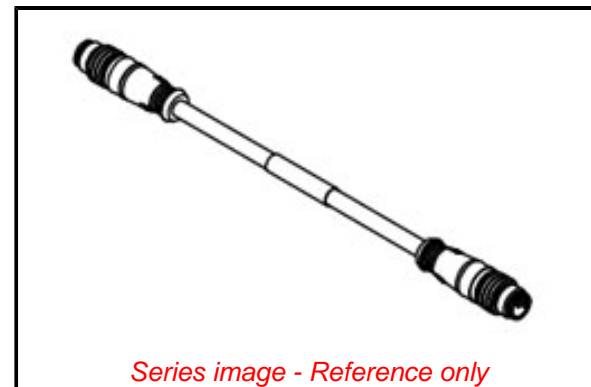

PLEASE CHECK WWW.MOLEX.COM FOR LATEST PART INFORMATION

Part Number: [1300480114](#)
Status: **Active**
Overview: Brad Industrial Ethernet Solutions
Description: Micro-Change (M12) Double-Ended Cordset, 4 Poles, Male (Straight) to Male (Straight), 22 AWG, PUR Cable, 1.0m (3.28') Length

Physical

Cable Diameter 5.59mm (.220")
 Cable Length 1.0m (3.28')
 Color - Cable Jacket Teal
 Coupling Style Threaded
 Gender Male-Male
 Keyway D-coded
 LED Indicator No
 Material - Cable Jacket PUR
 Material - Connector Body PUR
 Material - Coupling Nut Nickel-plated Brass
 Material - Plating Mating Gold
 Orientation Straight to Straight
 Poles 4
 Temperature Range - Operating -20° to +75°C
 Wire Size AWG 22
 Wire/Cable Type N/A

Electrical

Current - Maximum per Contact 1.5A
 Voltage - Maximum 30V

Material Info

Engineering Number E11A06010M010

Reference - Drawing Numbers

Sales Drawing SD-120108-019-001, SD-130048-010-001

Series image - Reference only