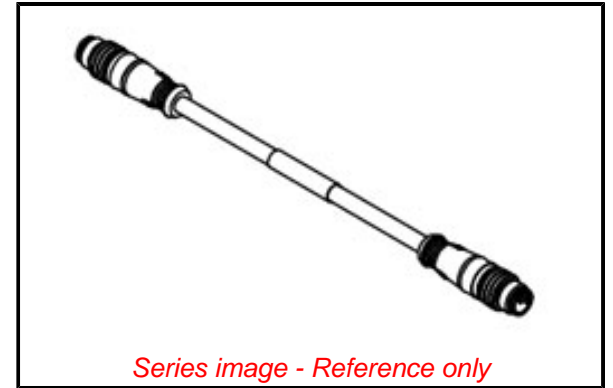

PLEASE CHECK WWW.MOLEX.COM FOR LATEST PART INFORMATION

Part Number: [1300480132](#)
Status: **Active**
Overview: Brad Industrial Ethernet Solutions
Description: Micro-Change (M12) Double-Ended Cordset, 4 Poles, Male (Straight) to Male (Straight), 26 AWG, PVC Cable, 30.0m (98.40') Length

Documents:

[Drawing (PDF)](#) [RoHS Certificate of Compliance (PDF)](#)

Agency Certification

UL E200650

General

Product Family	Industrial Cordsets
Series	130048
Connector End A	Micro-Change (M12)
Connector End B	Micro-Change (M12)
IP Rating	IP67
Material - Contact	Copper Alloy
Overview	Brad Industrial Ethernet Solutions
Performance Category	5e
Product Name	Micro-Change (M12)
Protocol	N/A
Region	America, Asia, Europe
Type	Double Ended
UPC	78678803808

Physical

Cable Diameter	5.59mm (.220")
Cable Length	30.0m (98.40')
Color - Cable Jacket	Teal
Coupling Style	Threaded
Gender	Male-Male
Keyway	D-coded
LED Indicator	No
Material - Cable Jacket	PVC
Material - Connector Body	PVC
Material - Coupling Nut	Nickel-plated Brass
Material - Plating Mating	Gold
Net Weight	1410.657/kg
Orientation	Straight to Straight
Poles	4
Temperature Range - Operating	-20° to +75°C
Wire Size AWG	26
Wire/Cable Type	N/A

Electrical

Current - Maximum per Contact	1.5A
Voltage - Maximum	30V

Material Info

Engineering Number E11A06015M300

Reference - Drawing Numbers

Sales Drawing 1300488146-000

EU ELV

Not Relevant

EU RoHS

Not Reviewed

REACH SVHC

Not Reviewed

Halogen-Free

Status

Not Reviewed

For more information, please visit [Contact US](#)

China ROHS

Not Reviewed

ELV

Not Relevant

RoHS Phthalates

Not Reviewed

Search Parts in this Series

[130048 Series](#)