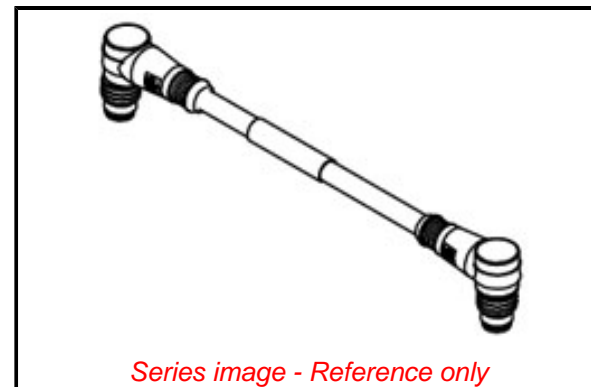

PLEASE CHECK WWW.MOLEX.COM FOR LATEST PART INFORMATION

Part Number: [1300480160](#)
Status: **Active**
Overview: Brad Industrial Ethernet Solutions
Description: Micro-Change (M12) Double-Ended Cordset, 4 Poles, Male (90°) to Male (90°), 24 AWG, PVC Cable, 0.60m (1.97') Length

Documents:

[Drawing (PDF)](#) [RoHS Certificate of Compliance (PDF)](#)

Agency Certification

UL E200650

General

Product Family	Industrial Cordsets
Series	130048
Connector End A	Micro-Change (M12)
Connector End B	Micro-Change (M12)
IP Rating	IP67
Material - Contact	Copper Alloy
Overview	Brad Industrial Ethernet Solutions
Performance Category	5e
Product Name	Micro-Change (M12)
Protocol	N/A
Region	America, Asia, Europe
Type	Double Ended
UPC	78678803942

Physical

Cable Diameter	5.59mm (.220")
Cable Length	0.60m (1.97')
Color - Cable Jacket	Teal
Coupling Style	Threaded
Gender	Male-Male
Keyway	D-coded
LED Indicator	No
Material - Cable Jacket	PVC
Material - Connector Body	PVC
Material - Coupling Nut	Nickel-plated Brass
Material - Plating Mating	Gold
Net Weight	0.045/kg
Orientation	90° to 90°
Poles	4
Temperature Range - Operating	-20° to +75°C
Wire Size AWG	24
Wire/Cable Type	N/A

Electrical

Current - Maximum per Contact	1.5A
Voltage - Maximum	30V

Material Info

Engineering Number E11A06303M006

Reference - Drawing Numbers

Sales Drawing SD-120108-024-001

EU ELV

Not Relevant

EU RoHS

Compliant with Exemption 6(c)

REACH SVHC

Contained Per - D(2021)4569-DC (8 July 2021)

Lead

Halogen-Free

Status

Not Low-Halogen

For more information, please visit [Contact US](#)

China ROHS

50 Image

ELV

Not Relevant

RoHS Phthalates

Not Contained

Search Parts in this Series

[130048 Series](#)