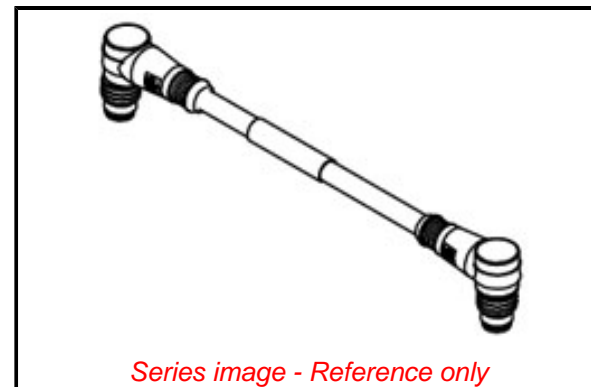

PLEASE CHECK WWW.MOLEX.COM FOR LATEST PART INFORMATION

Part Number: [1300480161](#)
Status: **Active**
Overview: Brad Industrial Ethernet Solutions
Description: Micro-Change (M12) Double-Ended Cordset, 4 Poles, Male (90°) to Male (90°), 24 AWG, PVC Cable, 1.0m (3.28') Length

Documents:

[Drawing (PDF)](#) [RoHS Certificate of Compliance (PDF)](#)

Agency Certification

UL E200650

General

Product Family Industrial Cordsets
Series [130048](#)
Connector End A Micro-Change (M12)
Connector End B Micro-Change (M12)
IP Rating IP67
Material - Contact Copper Alloy
Overview [Brad Industrial Ethernet Solutions](#)
Performance Category 5e
Product Name Micro-Change (M12)
Protocol N/A
Region America, Asia, Europe
Type Double Ended
UPC 78172553199

Physical

Cable Diameter 5.59mm (.220")
Cable Length 1.0m (3.28')
Color - Cable Jacket Teal
Coupling Style Threaded
Gender Male-Male
Keyway D-coded
LED Indicator No
Material - Cable Jacket PVC
Material - Connector Body PVC
Material - Coupling Nut Nickel-plated Brass
Material - Plating Mating Gold
Orientation 90° to 90°
Poles 4
Temperature Range - Operating -20° to +75°C
Wire Size AWG 24
Wire/Cable Type N/A

Electrical

Current - Maximum per Contact 1.5A
Voltage - Maximum 30V

Material Info

Engineering Number E11A06303M010

Reference - Drawing Numbers

Sales Drawing SD-120108-024-001

EU ELV

Not Relevant

EU RoHS

Not Reviewed

REACH SVHC

Not Reviewed

Halogen-Free

Status

Not Reviewed

For more information, please visit [Contact US](#)

China ROHS

Not Reviewed

ELV

Not Relevant

RoHS Phthalates

Not Reviewed

Search Parts in this Series

[130048 Series](#)