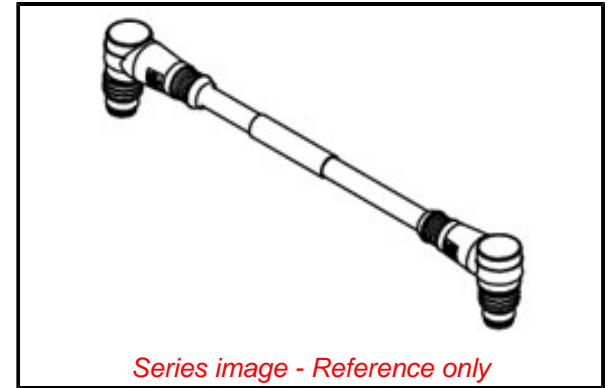

PLEASE CHECK WWW.MOLEX.COM FOR LATEST PART INFORMATION

Part Number: [1300480170](#)
Status: **Active**
Overview: Brad Industrial Ethernet Solutions
Description: Micro-Change (M12) Double-Ended Cordset, 4 Poles, Male (90°) to Male (90°), 22 AWG, PUR Cable, 1.0m (3.28') Length

Documents:

[Drawing (PDF)](#) [RoHS Certificate of Compliance (PDF)](#)

Agency Certification

UL E200650

General

Product Family Industrial Cordsets
Series [130048](#)
Connector End A Micro-Change (M12)
Connector End B Micro-Change (M12)
IP Rating IP67
Material - Contact Copper Alloy
Overview [Brad Industrial Ethernet Solutions](#)
Performance Category 5e
Product Name Micro-Change (M12)
Protocol N/A
Region America, Asia, Europe
Type Double Ended
UPC 78678804044

Physical

Cable Diameter 5.59mm (.220")
Cable Length 1.0m (3.28')
Color - Cable Jacket Teal
Coupling Style Threaded
Gender Male-Male
Keyway D-coded
LED Indicator No
Material - Cable Jacket PUR
Material - Connector Body PUR
Material - Coupling Nut Nickel-plated Brass
Material - Plating Mating Gold over Palladium Nickel
Orientation 90° to 90°
Poles 4
Temperature Range - Operating -20°C to +75°C
Wire Size AWG 22
Wire/Cable Type N/A

Electrical

Current - Maximum per Contact 1.5A
Voltage - Maximum 30V

Material Info

Engineering Number E11A06310M010

Reference - Drawing Numbers

Sales Drawing SD-120108-025

EU ELV

Not Relevant

EU RoHS

Not Reviewed

REACH SVHC

Not Reviewed

Halogen-Free

Status

Not Reviewed

For more information, please visit [Contact US](#)

China ROHS

Not Reviewed

ELV

Not Relevant

RoHS Phthalates

Not Reviewed

China RoHS

Search Parts in this Series

[130048 Series](#)