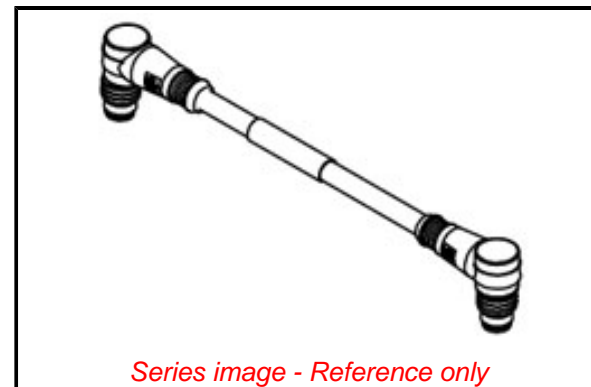

PLEASE CHECK WWW.MOLEX.COM FOR LATEST PART INFORMATION

Part Number: [1300480181](#)
Status: **Active**
Overview: Brad Industrial Ethernet Solutions
Description: Micro-Change (M12) Double-Ended Cordset, 4 Poles, Male (90°) to Male (90°), 26 AWG, PVC Cable, 2.0m (6.56') Length

Documents:

[Drawing (PDF)](#) [RoHS Certificate of Compliance (PDF)](#)

Agency Certification

UL E200650

General

Product Family Industrial Cordsets
Series [130048](#)
Connector End A Micro-Change (M12)
Connector End B Micro-Change (M12)
IP Rating IP67
Material - Contact Copper Alloy
Overview [Brad Industrial Ethernet Solutions](#)
Performance Category 5e
Product Name Micro-Change (M12)
Protocol N/A
Region America, Asia, Europe
Type Double Ended
UPC 78678803833

Physical

Cable Diameter 5.59mm (.220")
Cable Length 2.0m (6.56')
Color - Cable Jacket Teal
Coupling Style Threaded
Gender Male-Male
Keyway D-coded
LED Indicator No
Material - Cable Jacket PVC
Material - Connector Body PVC
Material - Coupling Nut Nickel-plated Brass
Material - Plating Mating Gold
Orientation 90° to 90°
Poles 4
Temperature Range - Operating -20° to +75°C
Wire Size AWG 26
Wire/Cable Type N/A

Electrical

Current - Maximum per Contact 1.5A
Voltage - Maximum 30V

Material Info

Engineering Number E11A06315M020

EU ELV

Not Reviewed

EU RoHS

Not Reviewed

REACH SVHC

Not Reviewed

Halogen-Free

Status

Not Reviewed

For more information, please visit [Contact US](#)

China ROHS

Not Reviewed

ELV

Not Reviewed

RoHS Phthalates

Not Reviewed

Search Parts in this Series

[130048 Series](#)