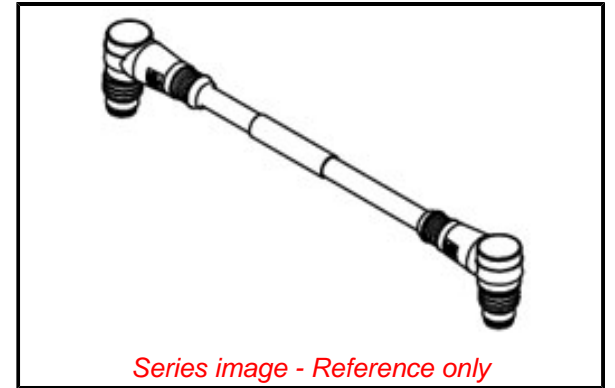

PLEASE CHECK WWW.MOLEX.COM FOR LATEST PART INFORMATION

Part Number: [1300480183](#)
Status: **Active**
Overview: Brad Industrial Ethernet Solutions
Description: Micro-Change (M12) Double-Ended Cordset, 4 Poles, Male (90°) to Male (90°), 26 AWG, PVC Cable, 5.0m (16.40') Length

Documents:

[Drawing (PDF)](#) [RoHS Certificate of Compliance (PDF)](#)

Agency Certification

UL E200650

General

Product Family Industrial Cordsets
Series [130048](#)
Connector End A Micro-Change (M12)
Connector End B Micro-Change (M12)
IP Rating IP67
Material - Contact Copper Alloy
Overview [Brad Industrial Ethernet Solutions](#)
Performance Category 5e
Product Name Micro-Change (M12)
Protocol N/A
Region America, Asia, Europe
Type Double Ended
UPC 78678803834

Physical

Cable Diameter 5.59mm (.220")
Cable Length 5.0m (16.40')
Color - Cable Jacket Teal
Coupling Style Threaded
Gender Male-Male
Keyway D-coded
LED Indicator No
Material - Cable Jacket PVC
Material - Connector Body PVC
Material - Coupling Nut Nickel-plated Brass
Material - Plating Mating Gold
Orientation 90° to 90°
Poles 4
Temperature Range - Operating -20° to +75°C
Wire Size AWG 26
Wire/Cable Type N/A

Electrical

Current - Maximum per Contact 1.5A
Voltage - Maximum 30V

Material Info

Engineering Number E11A06315M050

Reference - Drawing Numbers

Sales Drawing SD-120108-026-001

EU ELV

Not Reviewed

EU RoHS

Not Reviewed

REACH SVHC

Not Reviewed

Halogen-Free

Status

Not Reviewed

For more information, please visit [Contact US](#)

China ROHS

Not Reviewed

ELV

Not Reviewed

RoHS Phthalates

Not Reviewed

Search Parts in this Series

[130048 Series](#)