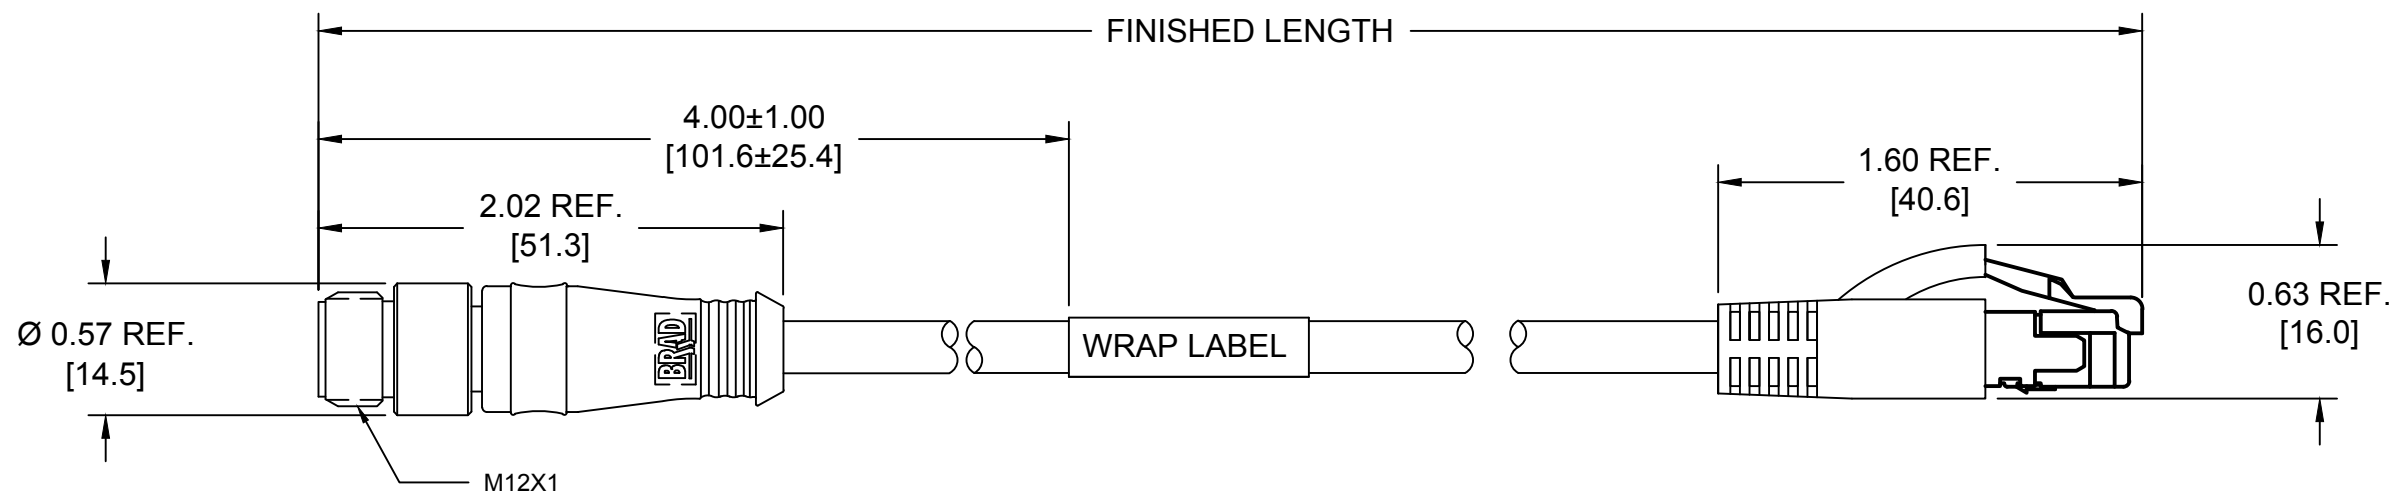

FRONT VIEW - MALE M12

1-WHITE/ORANGE
2-WHITE/GREEN
3-ORANGE
4-GREEN

FRONT VIEW - MALE RJ45

1-WHITE/ORANGE
2-ORANGE
3-WHITE/GREEN
6-GREEN

NOTES:

MECHANICAL

RJ45
PLUG: CLEAR POLYCARBONATE
BOOT: BLACK PVC

M12 CONNECTOR

INSERT: BLACK PUR
CONTACT: GOLD/NICKEL OVER COPPER ALLOY
COUPLING NUT: NICKEL PLATED BRASS
MOLDED BODY: BLACK PUR

CABLE: 24 AWG 4 CONDUCTORS TEAL TPE JACKET
UL LISTED: CMR

WRAP LABEL: MARKED WITH P/N, DATE CODE, VOLTAGE & AMPERAGE

ELECTRICAL

ACCORDING TO CAT5e
VOLTAGE RATING: 30V AC/DC
AMPERAGE: 1.5A

E16A06004MXXX

LENGTH

M010 - 1M
M050 - 5M
M200 - 20M

INITIAL RELEASE EC NO: IPG2014-1493 DRWN: BARDEN 2014/02/19 CHKD: VOU APPR: JFMURPHY 2014/03/13 REV A	QUALITY SYMBOLS ▽=0 ▽C=0	GENERAL TOLERANCES (UNLESS SPECIFIED)		DIMENSION STYLE IN/MM		SCALE NTS	DESIGN UNITS INCH	THIRD ANGLE PROJECTION		
		4 PLACES	±---	±---	DRAWN BY	DATE	M12 TO RJ45 CORDSET 4P MALE M12/RJ45 ST #24/4 TEAL TPE CAT5E MOLEX INCORPORATED			
		3 PLACES	±---	±.005	BARDEN	2014/02/19				
		2 PLACES	±0.13	±.010	CHECKED BY	DATE	SD-130048-009 SHEET NO. 1 OF 1			
1 PLACE	±0.25	±.020	VOU	2014/03/10						
		ANGULAR ±1/2°		APPROVED BY	DATE					
		DRAFT WHERE APPLICABLE MUST REMAIN WITHIN DIMENSIONS		JFMURPHY	2014/03/13					
				MATERIAL NO.	---					
				SIZE	B	THIS DRAWING CONTAINS INFORMATION THAT IS PROPRIETARY TO MOLEX INCORPORATED AND SHOULD NOT BE USED WITHOUT WRITTEN PERMISSION				