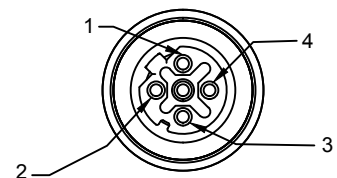

FRONT VIEW - MALE M12

1-WHITE/ORANGE
2-WHITE/GREEN
3-ORANGE
4-GREEN

FRONT VIEW - MALE RJ45

1-WHITE/ORANGE
2-ORANGE
3-WHITE/GREEN
6-GREEN

NOTES:

MECHANICAL

RJ45
PLUG: CLEAR POLYCARBONATE
BOOT: BLACK PVC

M12 CONNECTOR

INSERT: BLACK PUR
CONTACT: GOLD/NICKEL OVER COPPER ALLOY
COUPLING NUT: NICKEL PLATED BRASS
MOLDED BODY: BLACK PUR

CABLE: 24 AWG 4 CONDUCTORS TEAL TPE JACKET
UL LISTED: CMR

WRAP LABEL: MARKED WITH P/N, DATE CODE, VOLTAGE & AMPERAGE

ELECTRICAL

ACCORDING TO CAT5e
VOLTAGE RATING: 30V AC/DC
AMPERAGE: 1.5A

E16A06004MXXX

LENGTH

M010 - 1M
M050 - 5M
M200 - 20M

INITIAL RELEASE EC NO: IPG2014-1493 DRWN: BARDEN 2014/02/19 CHKD: VOU APPR: JFMURPHY 2014/03/13 REV A	QUALITY SYMBOLS ▽=0 ▽C=0	GENERAL TOLERANCES (UNLESS SPECIFIED)		DIMENSION STYLE IN/MM		SCALE NTS	DESIGN UNITS INCH	THIRD ANGLE PROJECTION		
		4 PLACES	±---	±---	DRAWN BY	DATE	M12 TO RJ45 CORDSET 4P MALE M12/RJ45 ST #24/4 TEAL TPE CAT5E MOLEX INCORPORATED			
		3 PLACES	±---	±.005	BARDEN	2014/02/19				
		2 PLACES	±0.13	±.010	CHECKED BY	DATE	SD-130048-009 SHEET NO. 1 OF 1			
1 PLACE	±0.25	±.020	VOU	2014/03/10						
		ANGULAR ±1/2°		APPROVED BY	DATE					
		DRAFT WHERE APPLICABLE MUST REMAIN WITHIN DIMENSIONS		JFMURPHY	2014/03/13					
				MATERIAL NO.	---					
				SIZE	B	THIS DRAWING CONTAINS INFORMATION THAT IS PROPRIETARY TO MOLEX INCORPORATED AND SHOULD NOT BE USED WITHOUT WRITTEN PERMISSION				