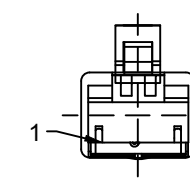

FRONT VIEW - MALE M12

1-WHITE/ORANGE
2-WHITE/GREEN
3-ORANGE
4-GREEN

FRONT VIEW - MALE RJ45

1-WHITE/ORANGE
2-ORANGE
3-WHITE/GREEN
6-GREEN

NOTES:

MECHANICAL

RJ45
PLUG: CLEAR POLYCARBONATE
BOOT: BLACK PVC

M12 CONNECTOR

INSERT: BLACK PUR
CONTACT: GOLD/NICKEL OVER COPPER ALLOY
COUPLING NUT: NICKEL PLATED BRASS
MOLDED BODY: BLACK PUR

CABLE: 24 AWG 4 CONDUCTORS TEAL TPE JACKET
UL LISTED: CMR

WRAP LABEL: MARKED WITH P/N, DATE CODE, VOLTAGE & AMPERAGE

ELECTRICAL

ACCORDING TO CAT5e
VOLTAGE RATING: 30V AC/DC
AMPERAGE: 1.5A

E16A06004MXXX

LENGTH

M010 - 1M
M050 - 5M
M200 - 20M

INITIAL RELEASE EC NO: IPG2014-1493 DRWN: BARDEN 2014/02/19 CHKD: VOU APPR: JFMURPHY 2014/03/13 REV A	QUALITY SYMBOLS ▽=0 ▽C=0	GENERAL TOLERANCES (UNLESS SPECIFIED)		DIMENSION STYLE IN/MM		SCALE NTS	DESIGN UNITS INCH	THIRD ANGLE PROJECTION		
		4 PLACES	±---	±---	DRAWN BY	DATE	M12 TO RJ45 CORDSET 4P MALE M12/RJ45 ST #24/4 TEAL TPE CAT5E MOLEX INCORPORATED			
		3 PLACES	±---	±.005	BARDEN	2014/02/19				
		2 PLACES	±0.13	±.010	CHECKED BY	DATE	SD-130048-009 SHEET NO. 1 OF 1			
1 PLACE	±0.25	±.020	VOU	2014/03/10						
		ANGULAR ±1/2°		APPROVED BY	DATE					
		DRAFT WHERE APPLICABLE MUST REMAIN WITHIN DIMENSIONS		JFMURPHY	2014/03/13					
				MATERIAL NO.	---					
				SIZE	B	THIS DRAWING CONTAINS INFORMATION THAT IS PROPRIETARY TO MOLEX INCORPORATED AND SHOULD NOT BE USED WITHOUT WRITTEN PERMISSION				