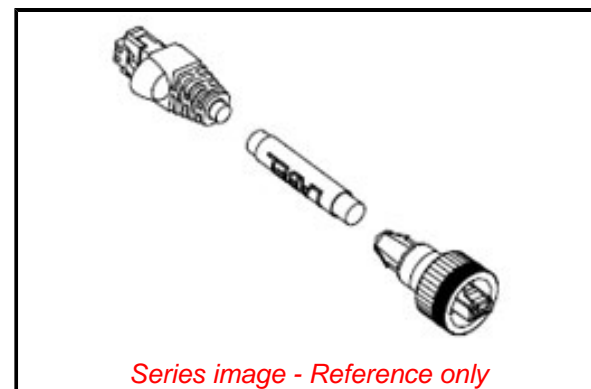

PLEASE CHECK WWW.MOLEX.COM FOR LATEST PART INFORMATION

Part Number: [1300500429](#)
Status: **Active**
Overview: Brad Industrial Ethernet Solutions
Description: Brad RJ-Lnxx RJ-45 Double-Ended Cordset, 8 Poles, Male (Straight) to Male (Straight), 24 AWG, PUR Cable, 1.0m (3.28') Length

Documents:

[Drawing (PDF)](#) [RoHS Certificate of Compliance (PDF)](#)

General

Product Family	Industrial Cordsets
Series	130050
Connector End A	RJ-45 (industrial)
Connector End B	RJ-45 (standard)
IP Rating	IP67
Material - Contact	Copper Alloy
Overview	Brad Industrial Ethernet Solutions
Performance Category	5e
Product Name	Brad, RJ-Lnxx
Protocol	N/A
Region	America, Asia, Europe
Type	Double Ended
UPC	78678848303

Physical

Cable Diameter	6.35mm (.250")
Cable Length	1.0m (3.28')
Color - Cable Jacket	Black
Coupling Style	Threaded
Gender	Male-Male
Keyway	None
LED Indicator	No
Material - Cable Jacket	PUR
Material - Connector Body	PVC
Material - Coupling Nut	ABS
Material - Plating Mating	N/A
Orientation	Straight to Straight
Poles	8
Temperature Range - Operating	-20° to +80°C
Wire Size AWG	24
Wire/Cable Type	Shielded-Twisted Pair

Electrical

Current - Maximum per Contact	1.5A
Voltage - Maximum	30V

Material Info

Engineering Number	ENS3135M010

Reference - Drawing Numbers

Sales Drawing	SD-130050-028-001

Series image - Reference only

EU ELV

Not Reviewed

EU RoHS

Not Reviewed

REACH SVHC

Not Reviewed

Halogen-Free

Status

Not Reviewed

For more information, please visit [Contact US](#)

China ROHS

Not Reviewed

ELV

Not Reviewed

RoHS Phthalates

Not Reviewed

Search Parts in this Series

[130050 Series](#)