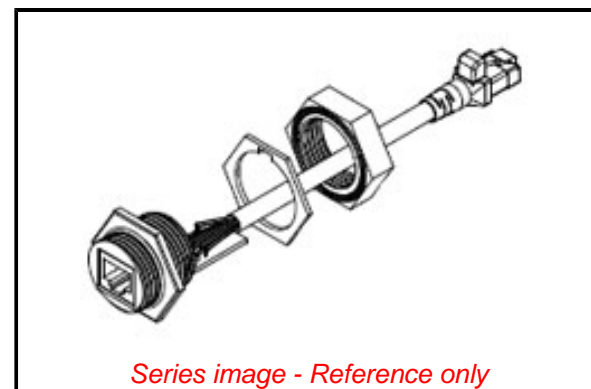

PLEASE CHECK WWW.MOLEX.COM FOR LATEST PART INFORMATION

Part Number: [1300550002](#)

Status: **Active**

Overview: Brad Industrial Ethernet Solutions

Description: Brad RJ-Lnxx Industrial Ethernet Receptacle, Female (Straight) to Male (Straight) Front Panel Mount, 10Base T, Solder PCB and Cable Termination, 0.305m (1.0') Length

Documents:

[Drawing (PDF)](#)

[RoHS Certificate of Compliance (PDF)](#)

General

Product Family	Industrial Receptacles
Series	130055
IP Rating	IP67
Overview	Brad Industrial Ethernet Solutions
Product Name	Brad, RJ-Lnxx
Type	Adapter
UPC	78678844697

Physical

Coupling Type	External Thread
Gender	Male
Keyway	None
Length	0.305m
Material - Component	ABS
Mounting Thread Size	1" - 14 UNC
Net Weight	35.273/g
Orientation	Straight
Panel Mount	Front
Poles	N/A
Temperature Range - Operating	-20° to +80°C
Wire Size AWG	N/A
Wire/Cable Type	N/A

Electrical

Current - Maximum per Contact	1.5A
Voltage - Maximum	125V DC

Material Info

Engineering Number	ENSP1F5C305

Reference - Drawing Numbers

Sales Drawing	SD-130055-002-001

Series image - Reference only

EU ELV

Not Relevant

EU RoHS

Compliant

REACH SVHC

Not Contained Per -
D(2021)4569-DC (8
July 2021)

Halogen-Free

Status

Not Reviewed

For more information, please visit [Contact US](#)

China ROHS

ELV

RoHS Phthalates

ZZCERT_CE -

Declaration of

Conformity

China RoHS

Green Image

Not Relevant

Not Contained

CER_4000380967_00_000.pdf

Search Parts in this Series

[130055 Series](#)