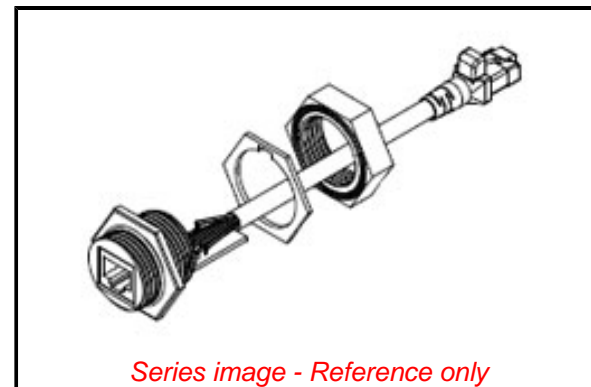

PLEASE CHECK WWW.MOLEX.COM FOR LATEST PART INFORMATION

Part Number: [1300550005](#)
Status: **Active**
Overview: Brad Industrial Ethernet Solutions
Description: Brad RJ-Lnxx Industrial Ethernet Receptacle, Female (Straight) to Male (Straight) Front Panel Mount, 10Base T, Solder PCB and Cable Termination, 1.0m (3.28') Length

Documents:

[Drawing (PDF)](#) [RoHS Certificate of Compliance (PDF)](#)

General

Product Family	Industrial Receptacles
Series	130055
IP Rating	IP67
Overview	Brad Industrial Ethernet Solutions
Product Name	Brad, RJ-Lnxx
Type	Adapter
UPC	78678848917

Physical

Coupling Type	External Thread
Gender	Female
Keyway	None
Length	0.305m
Material - Component	ABS
Mounting Thread Size	1" - 14 UNC
Orientation	Straight
Panel Mount	Front
Poles	N/A
Temperature Range - Operating	-20° to +80°C
Wire Size AWG	N/A
Wire/Cable Type	N/A

Electrical

Current - Maximum per Contact	1.5A
Voltage - Maximum	125V DC

Material Info

Engineering Number	ENSP1F5M010

Reference - Drawing Numbers

Sales Drawing	SD-130055-002-001

Series image - Reference only

EU ELV

Not Reviewed

EU RoHS

Not Reviewed

REACH SVHC

Not Reviewed

Halogen-Free

Status

Not Reviewed

For more information, please visit [Contact US](#)

China ROHS

Not Reviewed

ELV

Not Reviewed

RoHS Phthalates

Not Reviewed

China RoHS

Search Parts in this Series

[130055 Series](#)