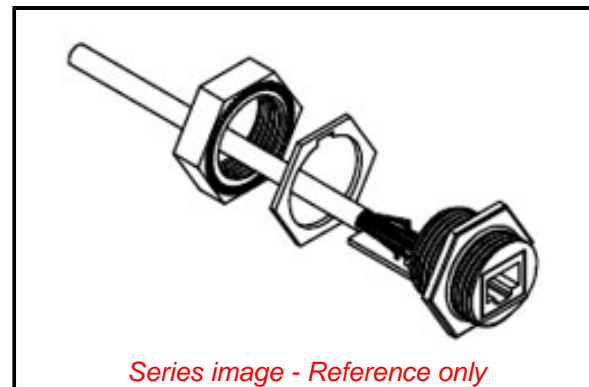

PLEASE CHECK WWW.MOLEX.COM FOR LATEST PART INFORMATION

Part Number: [1300550020](#)

Status: **Active**

Overview: Brad Industrial Ethernet Solutions

Description: Brad RJ-Lnxx Industrial Ethernet Receptacle, Female (Straight) to Leads, Panel Mount, 10Base T, Solder PCB, 1.0m (3.28') Length

Documents:

[Drawing (PDF)](#)

[RoHS Certificate of Compliance (PDF)](#)

General

Product Family	Industrial Receptacles
Series	130055
IP Rating	IP67
Overview	Brad Industrial Ethernet Solutions
Product Name	Brad, RJ-Lnxx
Type	Adapter
UPC	78678845696

Physical

Coupling Type	External Thread
Gender	Female
Keyway	None
Length	1.0m
Material - Component	ABS
Mounting Thread Size	1" - 14 UNC
Net Weight	95.250/g
Orientation	Straight
Panel Mount	Back, Front
Poles	N/A
Temperature Range - Operating	-20° to +80°C
Wire Size AWG	26
Wire/Cable Type	N/A

Electrical

Current - Maximum per Contact	1.5A
Voltage - Maximum	125V DC

Material Info

Engineering Number	ENSR1FB5M010

Reference - Drawing Numbers

Sales Drawing	SD-130055-003-001

Series image - Reference only

EU ELV

Not Reviewed

EU RoHS

Not Reviewed

REACH SVHC

Not Reviewed

Halogen-Free

Status

Not Reviewed

For more information, please visit [Contact US](#)

China ROHS

Not Reviewed

ELV

Not Reviewed

RoHS Phthalates

Not Reviewed

China RoHS

Search Parts in this Series

[130055 Series](#)