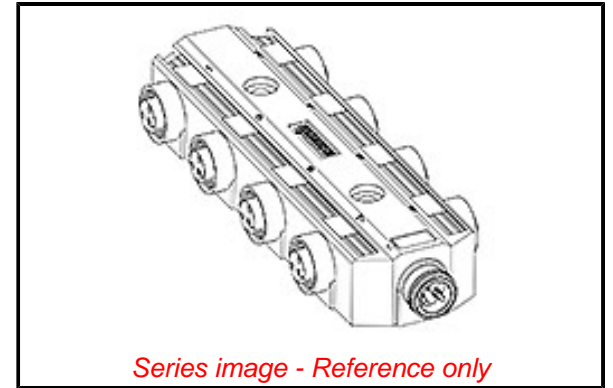

**Physical**

Bus I/O Mini-Change  
 Cable Connector Orientation Straight  
 Cable Length N/A  
 Home Run Cable Length N/A  
 Home Run Connector Mini-Change - 3 pole  
 Home Run Interface N/A  
 Keyway Single  
 LED Indicator No  
 Material - Cable Jacket N/A  
 Material - Housing PBT  
 Material - Metal Copper Alloy  
 Material - Plating Mating Gold  
 Net Weight 835.062/g  
 Orientation Side Mount  
 Poles 3  
 Poles (wired) 3  
 Ports 8  
 Temperature Range - Operating 0°C to +60°C  
 Wiring Configuration Single I/O per Port

**Electrical**

Current - Maximum per Contact 13.0A  
 Functional Wiring Parallel  
 Voltage - Maximum 600V AC/DC

**Material Info**

Engineering Number ACAUX8000

**Reference - Drawing Numbers**

Sales Drawing 1300600087-000, SD-130060-013-001