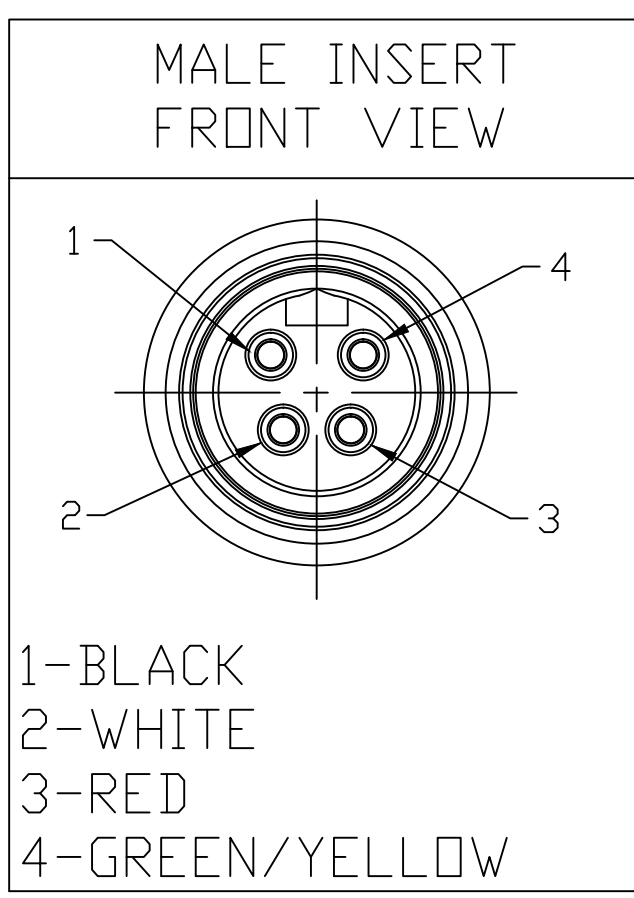

1	BLACK	1
2	WHITE	2
3	RED	3
4	GREEN/YELLOW	4

WIRING DIAGRAM

114030A46M020

Cable type  
14/4 AWG TC/ST00W  
Gray PVC

cable length  
M020----2 Meter  
M100----10 Meter

PART NUMBER MATRIX

CONTACT:	GOLD/NICKEL OVER COPPER ALLOY
INSERT:	PVC, BLACK
COUPLING NUT:	ZINC DIE CAST, BLACK E-COATED
MOLDED BODY:	PVC, GRAY
VOLTAGE RATING:	600 VAC/VDC
AMPERAGE RATING:	15 AMPS
PROTECTION:	IP67
OPERATING TEMPERATURE:	-20°C TO 105°C
CERTIFICATIONS:	UL & CULUS LISTED, FILE NO. E258922

CHANGE OVERMOLD STYLE EC NO.: IPG2017-0361 DRWN: TWOLDEGE 10/3/16 CHKD: M ZIELIN 2016/09/27 APPR: BWOODMAN2013/08/14	QUALITY SYMBOL ▽=0 ∇=0	GENERAL TOLERANCES (UNLESS SPECIFIED) 4 PLACES ±--- ±--- 3 PLACES ±--- ±--- 2 PLACES ±0.13 ±.01 1 PLACE ±0.3 ±--- ANGULAR ±.5°	DIMENSION STYLE IN/MM DRAWN BY DATE EBRACKEN 2013/06/18 CHECKED BY DATE RSTONE APPROVED BY DATE BWOODMAN 2013/08/14	SCALE --- DESIGN UNITS INCH THIRD ANGLE PROJECTION	TITLE MINI-CHANGE ASSEMBLY 4 POLE M/MFE #14/4 GRAY PVC
		DRAFT WHERE APPLICABLE MUST REMAIN WITHIN DIMENSIONS	MATERIAL NO. SEE CHART	MOLEX INCORPORATED DOCUMENT NO. SD-130062-017	SHEET NO. 1 OF 1
			THIS DRAWING CONTAINS INFORMATION THAT IS PROPRIETARY TO MOLEX INCORPORATED AND SHOULD NOT BE USED WITHOUT WRITTEN PERMISSION		