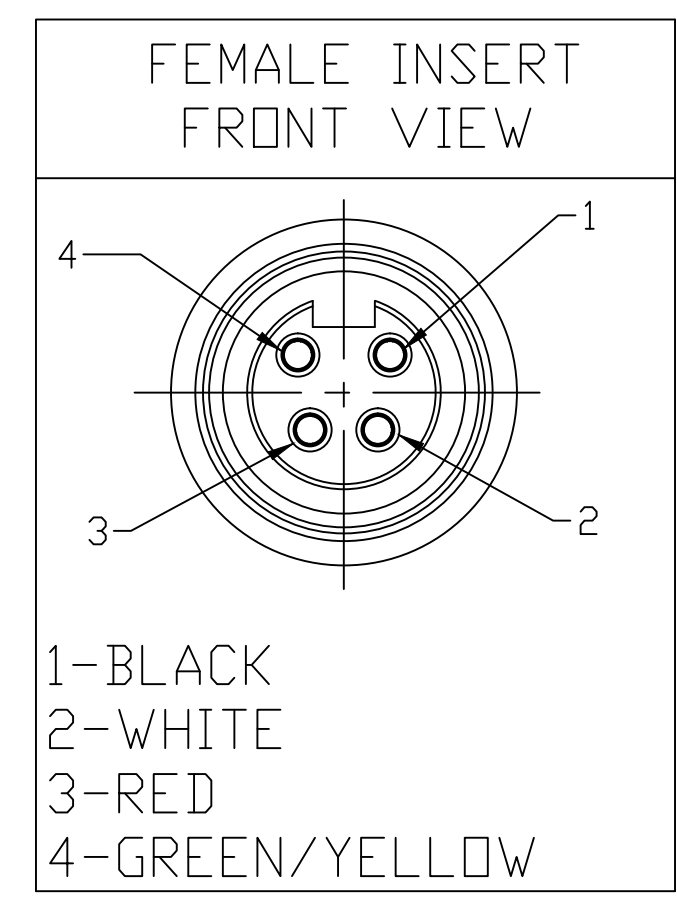

1	BLACK	1
2	WHITE	2
3	RED	3
4	GREEN/YELLOW	4

WIRING DIAGRAM

114030A46M020

Cable type  
14/4 AWG TC/ST00W  
Gray PVC

cable length  
M020----2 Meter  
M100----10 Meter

PART NUMBER MATRIX

CONTACT:	GOLD/NICKEL OVER COPPER ALLOY
INSERT:	PVC, BLACK
COUPLING NUT:	ZINC DIE CAST, BLACK E-COATED
MOLDED BODY:	PVC, GRAY
VOLTAGE RATING:	600 VAC/VDC
AMPERAGE RATING:	15 AMPS
PROTECTION:	IP67
OPERATING TEMPERATURE:	-20°C TO 105°C
CERTIFICATIONS:	UL & CULUS LISTED, FILE NO. E258922

CHANGE OVERMOLD STYLE EC NO.: IPG2017-0361 DRWN: TWOLDEGE 10/3/16 CHKD: M ZIELIN 2016/09/27 APPR: BWOODMAN2013/08/14	QUALITY SYMBOL ▽=0 ∇=0	GENERAL TOLERANCES (UNLESS SPECIFIED) 4 PLACES ±--- ±--- 3 PLACES ±--- ±--- 2 PLACES ±0.13 ±.01 1 PLACE ±0.3 ±--- ANGULAR ±.5°	DIMENSION STYLE IN/MM DRAWN BY DATE EBRACKEN 2013/06/18 CHECKED BY DATE RSTONE APPROVED BY DATE BWOODMAN 2013/08/14	SCALE --- DESIGN UNITS INCH THIRD ANGLE PROJECTION	TITLE MINI-CHANGE ASSEMBLY 4 POLE M/MFE #14/4 GRAY PVC
		DRAFT WHERE APPLICABLE MUST REMAIN WITHIN DIMENSIONS	MATERIAL NO. SEE CHART	MOLEX INCORPORATED DOCUMENT NO. SD-130062-017	SHEET NO. 1 OF 1
			THIS DRAWING CONTAINS INFORMATION THAT IS PROPRIETARY TO MOLEX INCORPORATED AND SHOULD NOT BE USED WITHOUT WRITTEN PERMISSION		