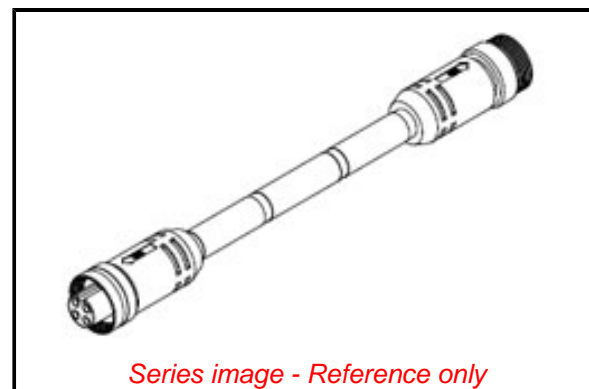

PLEASE CHECK WWW.MOLEX.COM FOR LATEST PART INFORMATION

Part Number: [1300640065](#)
Status: **Active**
Overview: BradPower Cordsets and Receptacles
Description: BradPower D-Size (1 3/8"–M35) Double-Ended Cordset, 3 Poles, Female (Straight) to Male (Straight), 10 AWG, PVC Cable, 2.0m (6.56') Length

Documents:

[Drawing \(PDF\)](#) [RoHS Certificate of Compliance \(PDF\)](#)

Agency Certification

UL E258922

General

Product Family Industrial Cordsets
 Series [130064](#)
 Connector End A BradPower D-Size (1 3/8"–M35)
 Connector End B BradPower D-Size (1 3/8"–M35)
 IP Rating IP67
 Material - Contact Copper Alloy
 Overview [BradPower Cordsets and Receptacles](#)
 Product Name BradPower D-Size
 Protocol EtherNet
 Region Europe
 Type Double Ended
 UPC 78678882698

Physical

Cable Diameter 17.78mm (.700")
 Cable Length 2.0m (6.56')
 Color - Cable Jacket Gray
 Coupling Style Threaded
 Gender Female-Male
 Keyway Single
 LED Indicator No
 Material - Cable Jacket PVC
 Material - Connector Body TPE
 Material - Coupling Nut Anodized Aluminum
 Material - Plating Mating Gold
 Net Weight 254.000/g
 Orientation Straight to Straight
 Poles 3
 Temperature Range - Operating -20°C to +90°C
 Wire Size AWG 10
 Wire/Cable Type STOOW, TC-ER Direct Burial

Electrical

Current - Maximum per Contact 32.0A
 Voltage - Maximum 600V AC/DC

Material Info

Engineering Number CC3030A48M020

Reference - Drawing Numbers

Sales Drawing SD-130064-065-001

Series image - Reference only