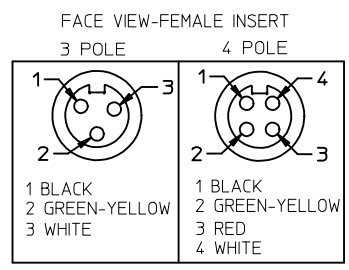

POLES	MATERIAL NO.	ENG. NO.	AMPS	LENGTH
3	1300640065	CC3030A48M020	32	2M +89-0MM (6'7"+3.50-0)
4	1300640187	CC4030A48M020	32	2M +89-0MM (6'7"+3.50-0)
4	1300640245	CC4030A48M100	32	10M +318-0MM (32'10" +12.5*-0")

©

SPECS:  
 OVERMOLD: GRAY PVC  
 INSERT: BLACK PVC  
 COUPLING NUT: ANODIZED ALUMINUM  
 CABLE: #10AWG GRAY PVC  
 DUAL RATED UL TC/OPEN WIRING & STOOO  
 ELECTRICAL: 600V AC/DC

<b>ADDED PART NUMBER</b> EC NO: IPG2016-1155 DRWNGGUSTAFSON 2016/02/23 CHKDHZLELINSKI 2016/03/15 APPR:BWODMAN 2016/02/23	<b>QUALITY SYMBOLS</b> 	<b>GENERAL TOLERANCES (UNLESS SPECIFIED)</b>		<b>DIMENSION STYLE</b> IN/MM	<b>SCALE</b> 1:2	<b>DESIGN UNITS</b> INCH	THIRD ANGLE PROJECTION
		4 PLACES ± --- ± --- 3 PLACES ± --- ± .005 2 PLACES ± --- ± .010 1 PLACE ± --- ± .020 ANGULAR ± 1/2°	DRAWN BY: B. RUPERT CHECKED BY: B. WOODMAN APPROVED BY: JFMURPHY DATE: 01/12/10 DATE: 01/12/10 DATE: 2010/01/15	<b>TITLE</b> QUICK CHANGE FEMALE/MALE STRAIGHT 3 & 4 POLE AS PORTABLES		MOLEX INCORPORATED	DOCUMENT NO. SD-130064-065
DRAFT WHERE APPLICABLE MUST REMAIN WITHIN DIMENSIONS		SEE CHART		THIS DRAWING CONTAINS INFORMATION THAT IS PROPRIETARY TO MOLEX INCORPORATED AND SHOULD NOT BE USED WITHOUT WRITTEN PERMISSION			