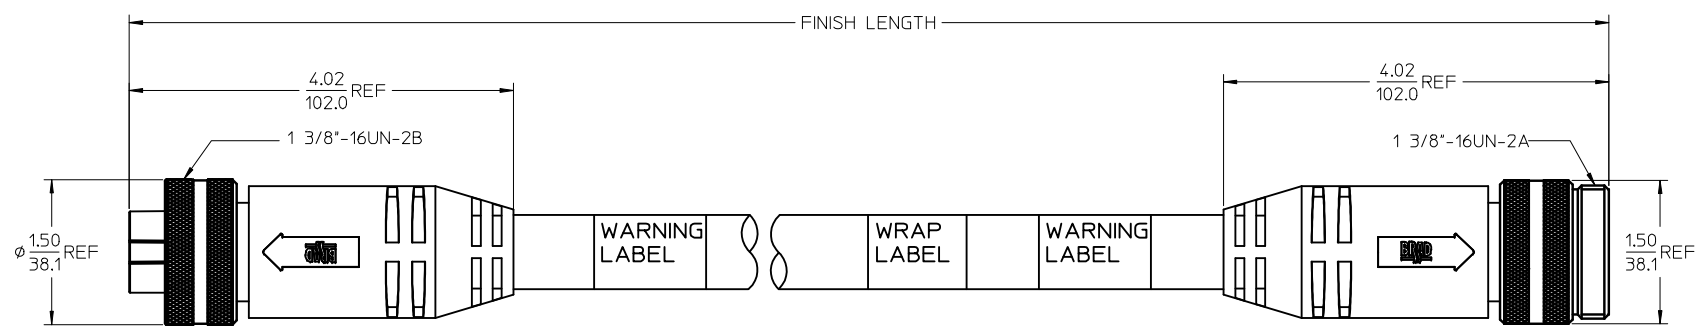

POLES	MATERIAL NO.	ENG. NO.	AMPS	LENGTH
3	1300640065	CC3030A48M020	32	2M +89-0MM (6'7"+3.50-0)
4	1300640187	CC4030A48M020	32	2M +89-0MM (6'7"+3.50-0)
4	1300640245	CC4030A48M100	32	10M +318-0MM (32'10" +12.5*-0")

©

SPECS:  
 OVERMOLD: GRAY PVC  
 INSERT: BLACK PVC  
 COUPLING NUT: ANODIZED ALUMINUM  
 CABLE: #10AWG GRAY PVC  
 DUAL RATED UL TC/OPEN WIRING & STOOO  
 ELECTRICAL: 600V AC/DC

<b>ADDED PART NUMBER</b> EC NO: IPG2016-1155 DRWNGGUSTAFSON 2016/02/23 CHKDHZLELINSKI 2016/03/15 APPR:BWODMAN 2016/02/23	<b>QUALITY SYMBOLS</b> 	<b>GENERAL TOLERANCES (UNLESS SPECIFIED)</b>		<b>DIMENSION STYLE</b> IN/MM	<b>SCALE</b> 1:2	<b>DESIGN UNITS</b> INCH	THIRD ANGLE PROJECTION
		4 PLACES ± --- ± --- 3 PLACES ± --- ± .005 2 PLACES ± --- ± .010 1 PLACE ± --- ± .020 ANGULAR ± 1/2°	DRAWN BY: B. RUPERT CHECKED BY: B. WOODMAN APPROVED BY: JFMURPHY DATE: 01/12/10 DATE: 01/12/10 DATE: 2010/01/15	<b>TITLE</b> QUICK CHANGE FEMALE/MALE STRAIGHT 3 & 4 POLE AS PORTABLES		MOLEX INCORPORATED	DOCUMENT NO. SD-130064-065
DRAFT WHERE APPLICABLE MUST REMAIN WITHIN DIMENSIONS		SEE CHART		THIS DRAWING CONTAINS INFORMATION THAT IS PROPRIETARY TO MOLEX INCORPORATED AND SHOULD NOT BE USED WITHOUT WRITTEN PERMISSION			