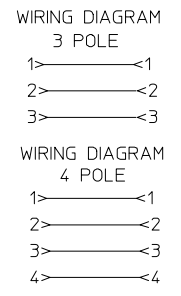

POLES	MATERIAL NO.	ENG. NO.	AMPS	LENGTH
3	1300640065	CC3030A48M020	32	2M +89-0MM (6'7"+3.50-0)
4	1300640187	CC4030A48M020	32	2M +89-0MM (6'7"+3.50-0)
4	1300640245	CC4030A48M100	32	10M +318-0MM (32'10" +12.5*-0")

©

SPECS:  
 OVERMOLD: GRAY PVC  
 INSERT: BLACK PVC  
 COUPLING NUT: ANODIZED ALUMINUM  
 CABLE: #10AWG GRAY PVC  
 DUAL RATED UL TC/OPEN WIRING & STOOO  
 ELECTRICAL: 600V AC/DC

<b>ADDED PART NUMBER</b> EC NO: IPG2016-1155 DRWNGGUSTAFSON 2016/02/23 CHKDHZLELINSKI 2016/03/15 APPR:BWODMAN 2016/02/23	<b>QUALITY SYMBOLS</b> 	<b>GENERAL TOLERANCES (UNLESS SPECIFIED)</b>		<b>DIMENSION STYLE</b> IN/MM	<b>SCALE</b> 1:2	<b>DESIGN UNITS</b> INCH	THIRD ANGLE PROJECTION
		4 PLACES ± --- ± --- 3 PLACES ± --- ± .005 2 PLACES ± --- ± .010 1 PLACE ± --- ± .020 ANGULAR ± 1/2°	DRAWN BY: B. RUPERT CHECKED BY: B. WOODMAN APPROVED BY: JFMURPHY DATE: 01/12/10 DATE: 01/12/10 DATE: 2010/01/15	<b>TITLE</b> QUICK CHANGE FEMALE/MALE STRAIGHT 3 & 4 POLE AS PORTABLES		MOLEX INCORPORATED	DOCUMENT NO. SD-130064-065
DRAFT WHERE APPLICABLE MUST REMAIN WITHIN DIMENSIONS		SEE CHART		THIS DRAWING CONTAINS INFORMATION THAT IS PROPRIETARY TO MOLEX INCORPORATED AND SHOULD NOT BE USED WITHOUT WRITTEN PERMISSION			