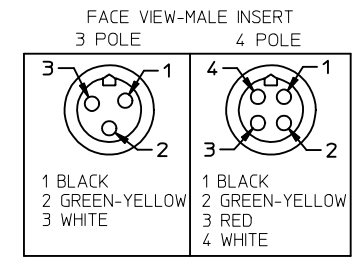

POLES	MATERIAL NO.	ENG. NO.	AMPS	LENGTH
3	1300640065	CC3030A48M020	32	2M +89-0MM (6'7"+3.50-0)
4	1300640187	CC4030A48M020	32	2M +89-0MM (6'7"+3.50-0)
4	1300640245	CC4030A48M100	32	10M +318-0MM (32'10" +12.5*-0")

©

SPECS:  
 OVERMOLD: GRAY PVC  
 INSERT: BLACK PVC  
 COUPLING NUT: ANODIZED ALUMINUM  
 CABLE: #10AWG GRAY PVC  
 DUAL RATED UL TC/OPEN WIRING & STOOO  
 ELECTRICAL: 600V AC/DC

<b>ADDED PART NUMBER</b> EC NO: IPG2016-1155 DRWNGGUSTAFSON 2016/02/23 CHKDHZLELINSKI 2016/03/15 APPR:BWODMAN 2016/02/23	<b>QUALITY SYMBOLS</b> 	<b>GENERAL TOLERANCES (UNLESS SPECIFIED)</b>		<b>DIMENSION STYLE</b> IN/MM	<b>SCALE</b> 1:2	<b>DESIGN UNITS</b> INCH	THIRD ANGLE PROJECTION
		4 PLACES ± --- ± --- 3 PLACES ± --- ± .005 2 PLACES ± --- ± .010 1 PLACE ± --- ± .020 ANGULAR ± 1/2°	DRAWN BY: B. RUPERT CHECKED BY: B. WOODMAN APPROVED BY: JFMURPHY DATE: 01/12/10 DATE: 01/12/10 DATE: 2010/01/15	<b>TITLE</b> QUICK CHANGE FEMALE/MALE STRAIGHT 3 & 4 POLE AS PORTABLES		MOLEX INCORPORATED	DOCUMENT NO. SD-130064-065
DRAFT WHERE APPLICABLE MUST REMAIN WITHIN DIMENSIONS		SEE CHART		THIS DRAWING CONTAINS INFORMATION THAT IS PROPRIETARY TO MOLEX INCORPORATED AND SHOULD NOT BE USED WITHOUT WRITTEN PERMISSION			