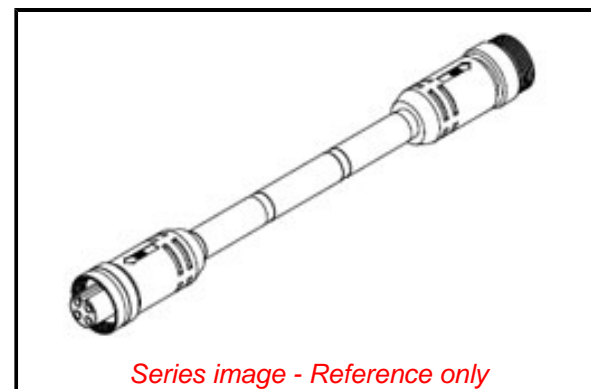

PLEASE CHECK WWW.MOLEX.COM FOR LATEST PART INFORMATION

Part Number: [1300640206](#)
Status: **Active**
Overview: BradPower Cordsets and Receptacles
Description: BradPower D-Size (1 3/8"-M35) Double-Ended Cordset, 4 Poles, Male (Straight) to Female (Straight), 10 AWG, Gray PVC Cable, 4.0m (13.12') Length

Documents:

[Drawing \(PDF\)](#) [RoHS Certificate of Compliance \(PDF\)](#)

Agency Certification

UL E258922

General

Product Family Industrial Cordsets
 Series [130064](#)
 Connector End A BradPower D-Size (1 3/8"-M35)
 Connector End B BradPower D-Size (1 3/8"-M35)
 IP Rating IP67
 Material - Contact Copper Alloy
 Overview [BradPower Cordsets and Receptacles](#)
 Product Name BradPower D-Size
 Protocol EtherNet
 Region Europe
 Type Double Ended
 UPC 78678882499

Physical

Cable Diameter 5.08mm (.200")
 Cable Length 4.0m (13.12')
 Color - Cable Jacket Gray
 Coupling Style Threaded
 Gender Female-Male
 Keyway Single
 LED Indicator No
 Material - Cable Jacket PVC
 Material - Connector Body TPE
 Material - Coupling Nut Anodized Aluminum
 Material - Plating Mating Gold
 Net Weight 488.000/g
 Orientation Straight to Straight
 Poles 4
 Temperature Range - Operating -20° to +90°C
 Wire Size AWG 10
 Wire/Cable Type ST00W, TC-ER Direct Burial

Electrical

Current - Maximum per Contact 32.0A
 Voltage - Maximum 600V AC/DC

Material Info

Engineering Number CC4030A48M040

Reference - Drawing Numbers

Sales Drawing SD-130064-065-001

Series image - Reference only