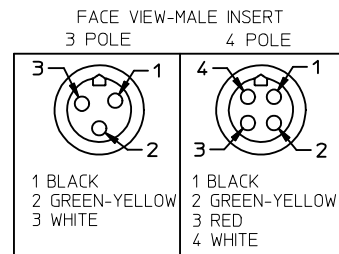

13	12	11	10	9	8	7	6	5	4	3	2	1
----	----	----	----	---	---	---	---	---	---	---	---	---

POLES	MATERIAL NO.	ENG. NO.	AMPS	LENGTH
3	1300640065	CC3030A48M020	32	2M +89-0MM (6'7"+3.50-0)
4	1300640187	CC4030A48M020	32	2M +89-0MM (6'7"+3.50-0)
4	1300640245	CC4030A48M100	32	10M +318-0MM (32'10" +12.5*-0")

SPECS:
 OVERMOLD: GRAY PVC
 INSERT: BLACK PVC
 COUPLING NUT: ANODIZED ALUMINUM
 CABLE: #10AWG GRAY PVC
 DUAL RATED UL TC/OPEN WIRING & STOOV
 ELECTRICAL: 600V AC/DC

ADDED PART NUMBER EC NO: IPG2016-1155 DRWNGGUSTAFSON 2016/02/23 CHKDHZLELINSKI 2016/03/15 APPR:BWODMAN 2016/02/23	QUALITY SYMBOLS 	GENERAL TOLERANCES (UNLESS SPECIFIED)		DIMENSION STYLE IN/MM	SCALE 1:2	DESIGN UNITS INCH	THIRD ANGLE PROJECTION
		4 PLACES ± --- ± --- 3 PLACES ± --- ± .005 2 PLACES ± --- ± .010 1 PLACE ± --- ± .020 ANGULAR ± 1/2°	DRAWN BY: B. RUPERT CHECKED BY: B. WOODMAN APPROVED BY: JFMURPHY DATE: 01/12/10 DATE: 01/12/10 DATE: 2010/01/15	TITLE QUICK CHANGE FEMALE/MALE STRAIGHT 3 & 4 POLE AS PORTABLES		MOLEX INCORPORATED	DOCUMENT NO. SD-130064-065
DRAFT WHERE APPLICABLE MUST REMAIN WITHIN DIMENSIONS		SEE CHART		THIS DRAWING CONTAINS INFORMATION THAT IS PROPRIETARY TO MOLEX INCORPORATED AND SHOULD NOT BE USED WITHOUT WRITTEN PERMISSION			