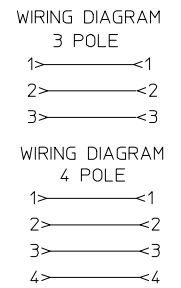

13	12	11	10	9	8	7	6	5	4	3	2	1
----	----	----	----	---	---	---	---	---	---	---	---	---

POLES	MATERIAL NO.	ENG. NO.	AMPS	LENGTH
3	1300640065	CC3030A48M020	32	2M +89-0MM (6'7"+3.50-0)
4	1300640187	CC4030A48M020	32	2M +89-0MM (6'7"+3.50-0)
4	1300640245	CC4030A48M100	32	10M +318-0MM (32'10" +12.5*-0")

SPECS:
 OVERMOLD: GRAY PVC
 INSERT: BLACK PVC
 COUPLING NUT: ANODIZED ALUMINUM
 CABLE: #10AWG GRAY PVC
 DUAL RATED UL TC/OPEN WIRING & STOOV
 ELECTRICAL: 600V AC/DC

ADDED PART NUMBER EC NO: IPG2016-1155 DRWNGGUSTAFSON 2016/02/23 CHKDHZLELINSKI 2016/03/15 APPR:BWODMAN 2016/02/23	QUALITY SYMBOLS 	GENERAL TOLERANCES (UNLESS SPECIFIED)		DIMENSION STYLE IN/MM	SCALE 1:2	DESIGN UNITS INCH	THIRD ANGLE PROJECTION
		4 PLACES ± --- ± --- 3 PLACES ± --- ± .005 2 PLACES ± --- ± .010 1 PLACE ± --- ± .020 ANGULAR ± 1/2°	DRAWN BY: B. RUPERT CHECKED BY: B. WOODMAN APPROVED BY: JFMURPHY DATE: 01/12/10 DATE: 01/12/10 DATE: 2010/01/15	TITLE QUICK CHANGE FEMALE/MALE STRAIGHT 3 & 4 POLE AS PORTABLES		MOLEX INCORPORATED	DOCUMENT NO. SD-130064-065
DRAFT WHERE APPLICABLE MUST REMAIN WITHIN DIMENSIONS		SEE CHART		THIS DRAWING CONTAINS INFORMATION THAT IS PROPRIETARY TO MOLEX INCORPORATED AND SHOULD NOT BE USED WITHOUT WRITTEN PERMISSION			