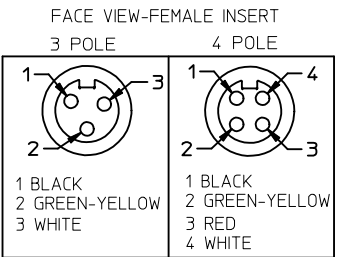

13	12	11	10	9	8	7	6	5	4	3	2	1
----	----	----	----	---	---	---	---	---	---	---	---	---

POLES	MATERIAL NO.	ENG. NO.	AMPS	LENGTH
3	1300640065	CC3030A48M020	32	2M +89-0MM (6'7"+3.50-0)
4	1300640187	CC4030A48M020	32	2M +89-0MM (6'7"+3.50-0)
4	1300640245	CC4030A48M100	32	10M +318-0MM (32'10" +12.5*-0")

SPECS:
 OVERMOLD: GRAY PVC
 INSERT: BLACK PVC
 COUPLING NUT: ANODIZED ALUMINUM
 CABLE: #10AWG GRAY PVC
 DUAL RATED UL TC/OPEN WIRING & STOOV
 ELECTRICAL: 600V AC/DC

ADDED PART NUMBER EC NO: IPG2016-1155 DRWNGGUSTAFSON 2016/02/23 CHKDHZLELINSKI 2016/03/15 APPR:BWODMAN 2016/02/23	QUALITY SYMBOLS 	GENERAL TOLERANCES (UNLESS SPECIFIED)		DIMENSION STYLE IN/MM	SCALE 1:2	DESIGN UNITS INCH	THIRD ANGLE PROJECTION
		4 PLACES ± --- ± --- 3 PLACES ± --- ± .005 2 PLACES ± --- ± .010 1 PLACE ± --- ± .020 ANGULAR ± 1/2°	DRAWN BY: B. RUPERT CHECKED BY: B. WOODMAN APPROVED BY: JFMURPHY DATE: 01/12/10 DATE: 01/12/10 DATE: 2010/01/15	TITLE QUICK CHANGE FEMALE/MALE STRAIGHT 3 & 4 POLE AS PORTABLES		MOLEX INCORPORATED	DOCUMENT NO. SD-130064-065
DRAFT WHERE APPLICABLE MUST REMAIN WITHIN DIMENSIONS		SEE CHART		THIS DRAWING CONTAINS INFORMATION THAT IS PROPRIETARY TO MOLEX INCORPORATED AND SHOULD NOT BE USED WITHOUT WRITTEN PERMISSION			