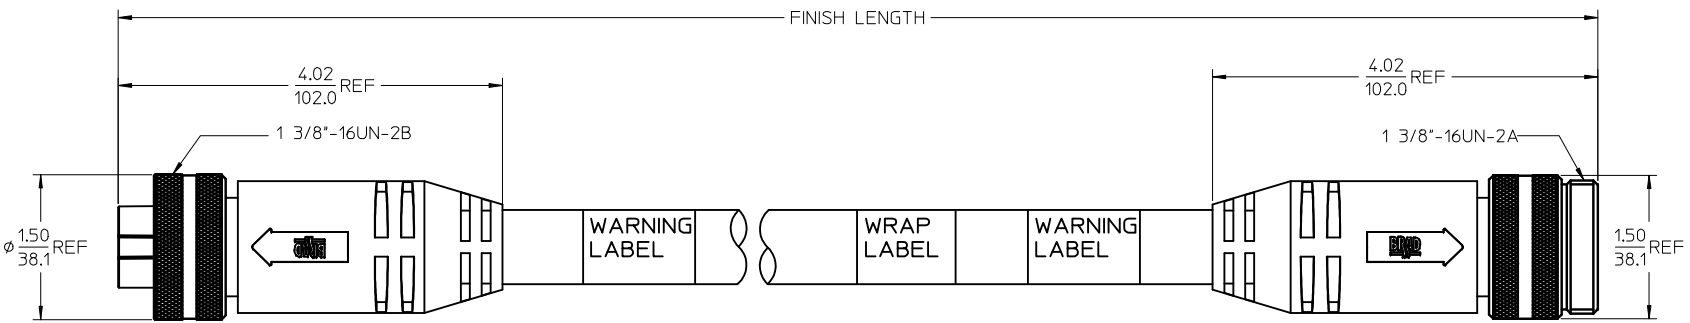

13	12	11	10	9	8	7	6	5	4	3	2	1
----	----	----	----	---	---	---	---	---	---	---	---	---

POLES	MATERIAL NO.	ENG. NO.	AMPS	LENGTH
3	1300640065	CC3030A48M020	32	2M +89-0MM (6'7"+3.50-0)
4	1300640187	CC4030A48M020	32	2M +89-0MM (6'7"+3.50-0)
4	1300640245	CC4030A48M100	32	10M +318-0MM (32'10" +12.5*-0")

SPECS:
 OVERMOLD: GRAY PVC
 INSERT: BLACK PVC
 COUPLING NUT: ANODIZED ALUMINUM
 CABLE: #10AWG GRAY PVC
 DUAL RATED UL TC/OPEN WIRING & STOOV
 ELECTRICAL: 600V AC/DC

ADDED PART NUMBER EC NO: IPG2016-1155 DRWNGGUSTAFSON 2016/02/23 CHKDHZLELINSKI 2016/03/15 APPR:BWODMAN 2016/02/23	QUALITY SYMBOLS 	GENERAL TOLERANCES (UNLESS SPECIFIED)		DIMENSION STYLE IN/MM	SCALE 1:2	DESIGN UNITS INCH	THIRD ANGLE PROJECTION
		4 PLACES ± --- ± --- 3 PLACES ± --- ± .005 2 PLACES ± --- ± .010 1 PLACE ± --- ± .020 ANGULAR ± 1/2°	DRAWN BY: B. RUPERT CHECKED BY: B. WOODMAN APPROVED BY: JFMURPHY DATE: 01/12/10 DATE: 01/12/10 DATE: 2010/01/15	TITLE QUICK CHANGE FEMALE/MALE STRAIGHT 3 & 4 POLE AS PORTABLES		MOLEX INCORPORATED	DOCUMENT NO. SD-130064-065
DRAFT WHERE APPLICABLE MUST REMAIN WITHIN DIMENSIONS		SEE CHART		THIS DRAWING CONTAINS INFORMATION THAT IS PROPRIETARY TO MOLEX INCORPORATED AND SHOULD NOT BE USED WITHOUT WRITTEN PERMISSION			