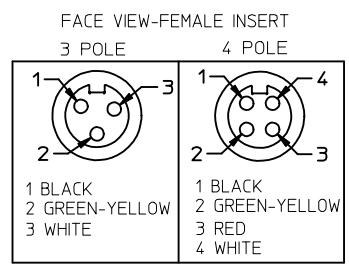

POLES	MATERIAL NO.	ENG. NO.	AMPS	LENGTH
3	1300640065	CC3030A48M020	32	2M +89-0MM (6'7"+3.50-0)
4	1300640187	CC4030A48M020	32	2M +89-0MM (6'7"+3.50-0)
4	1300640245	CC4030A48M100	32	10M +318-0MM (32'10" +12.5*-0")

©

SPECS:
 OVERMOLD: GRAY PVC
 INSERT: BLACK PVC
 COUPLING NUT: ANODIZED ALUMINUM
 CABLE: #10AWG GRAY PVC
 DUAL RATED UL TC/OPEN WIRING & STOOO
 ELECTRICAL: 600V AC/DC

ADDED PART NUMBER EC NO: IPG2016-1155 DRWNGGUSTAFSON 2016/02/23 CHKDHZIELINSKI 2016/03/15 APPR:BWODMAN 2016/02/23	QUALITY SYMBOLS 	GENERAL TOLERANCES (UNLESS SPECIFIED)		DIMENSION STYLE IN/MM	SCALE 1:2	DESIGN UNITS INCH	THIRD ANGLE PROJECTION
		4 PLACES ± --- ± --- 3 PLACES ± --- ±.005 2 PLACES ± --- ±.010 1 PLACE ± --- ±.020 ANGULAR ±1/2°	mm INCH DRAWN BY DATE B.RUPERT 01/12/10 CHECKED BY DATE B.WOODMAN 01/12/10 APPROVED BY DATE JFMURPHY 2010/01/15	TITLE QUICK CHANGE FEMALE/MALE STRAIGHT 3 & 4 POLE AS PORTABLES		MOLEX INCORPORATED	DOCUMENT NO. SD-130064-065
DRAFT WHERE APPLICABLE MUST REMAIN WITHIN DIMENSIONS		SEE CHART		THIS DRAWING CONTAINS INFORMATION THAT IS PROPRIETARY TO MOLEX INCORPORATED AND SHOULD NOT BE USED WITHOUT WRITTEN PERMISSION			