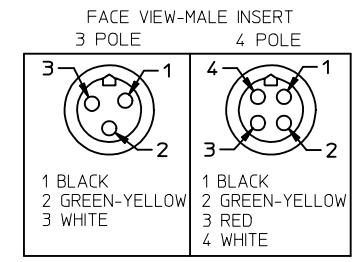

POLES	MATERIAL NO.	ENG. NO.	AMPS	LENGTH
3	1300640065	CC3030A48M020	32	2M +89-0MM (6'7"+3.50-0)
4	1300640187	CC4030A48M020	32	2M +89-0MM (6'7"+3.50-0)
4	1300640245	CC4030A48M100	32	10M +318-0MM (32'10" +12.5*-0")

©

SPECS:
 OVERMOLD: GRAY PVC
 INSERT: BLACK PVC
 COUPLING NUT: ANODIZED ALUMINUM
 CABLE: #10AWG GRAY PVC
 DUAL RATED UL TC/OPEN WIRING & STOOO
 ELECTRICAL: 600V AC/DC

ADDED PART NUMBER EC NO: IPG2016-1155 DRWNGGUSTAFSON 2016/02/23 CHKDHZIELINSKI 2016/03/15 APPR:BWODMAN 2016/02/23	QUALITY SYMBOLS 	GENERAL TOLERANCES (UNLESS SPECIFIED)		DIMENSION STYLE IN/MM	SCALE 1:2	DESIGN UNITS INCH	THIRD ANGLE PROJECTION
		4 PLACES ± --- ± --- 3 PLACES ± --- ±.005 2 PLACES ± --- ±.010 1 PLACE ± --- ±.020 ANGULAR ±1/2°	mm INCH DRAWN BY DATE B.RUPERT 01/12/10 CHECKED BY DATE B.WOODMAN 01/12/10 APPROVED BY DATE JFMURPHY 2010/01/15	TITLE QUICK CHANGE FEMALE/MALE STRAIGHT 3 & 4 POLE AS PORTABLES		MOLEX INCORPORATED	DOCUMENT NO. SD-130064-065
DRAFT WHERE APPLICABLE MUST REMAIN WITHIN DIMENSIONS		SEE CHART		THIS DRAWING CONTAINS INFORMATION THAT IS PROPRIETARY TO MOLEX INCORPORATED AND SHOULD NOT BE USED WITHOUT WRITTEN PERMISSION			