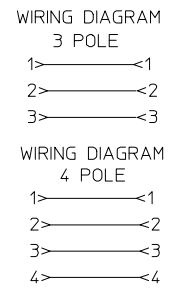

POLES	MATERIAL NO.	ENG. NO.	AMPS	LENGTH
3	1300640065	CC3030A48M020	32	2M +89-0MM (6'7"+3.50-0)
4	1300640187	CC4030A48M020	32	2M +89-0MM (6'7"+3.50-0)
4	1300640245	CC4030A48M100	32	10M +318-0MM (32'10" +12.5*-0")

©

SPECS:
 OVERMOLD: GRAY PVC
 INSERT: BLACK PVC
 COUPLING NUT: ANODIZED ALUMINUM
 CABLE: #10AWG GRAY PVC
 DUAL RATED UL TC/OPEN WIRING & STOOO
 ELECTRICAL: 600V AC/DC

ADDED PART NUMBER EC NO: IPG2016-1155 DRWNGGUSTAFSON 2016/02/23 CHKDHZIELINSKI 2016/03/15 APPR:BWODMAN 2016/02/23	QUALITY SYMBOLS 	GENERAL TOLERANCES (UNLESS SPECIFIED)		DIMENSION STYLE IN/MM	SCALE 1:2	DESIGN UNITS INCH	THIRD ANGLE PROJECTION
		4 PLACES ± --- ± --- 3 PLACES ± --- ±.005 2 PLACES ± --- ±.010 1 PLACE ± --- ±.020 ANGULAR ±1/2°	mm INCH DRAWN BY DATE B.RUPERT 01/12/10 CHECKED BY DATE B.WOODMAN 01/12/10 APPROVED BY DATE JFMURPHY 2010/01/15	TITLE QUICK CHANGE FEMALE/MALE STRAIGHT 3 & 4 POLE AS PORTABLES		MOLEX INCORPORATED	DOCUMENT NO. SD-130064-065
DRAFT WHERE APPLICABLE MUST REMAIN WITHIN DIMENSIONS		SEE CHART		THIS DRAWING CONTAINS INFORMATION THAT IS PROPRIETARY TO MOLEX INCORPORATED AND SHOULD NOT BE USED WITHOUT WRITTEN PERMISSION			