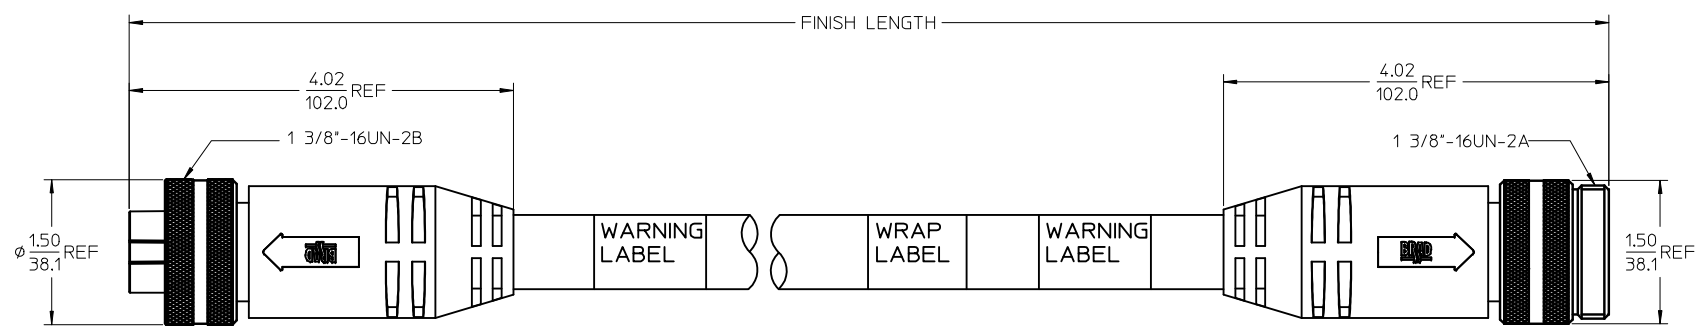

POLES	MATERIAL NO.	ENG. NO.	AMPS	LENGTH
3	1300640065	CC3030A48M020	32	2M +89-0MM (6'7"+3.50-0)
4	1300640187	CC4030A48M020	32	2M +89-0MM (6'7"+3.50-0)
4	1300640245	CC4030A48M100	32	10M +318-0MM (32'10" +12.5*-0")

©

SPECS:
 OVERMOLD: GRAY PVC
 INSERT: BLACK PVC
 COUPLING NUT: ANODIZED ALUMINUM
 CABLE: #10AWG GRAY PVC
 DUAL RATED UL TC/OPEN WIRING & STOOO
 ELECTRICAL: 600V AC/DC

ADDED PART NUMBER EC NO: IPG2016-1155 DRWNGGUSTAFSON 2016/02/23 CHKDHZIELINSKI 2016/03/15 APPR:BWODMAN 2016/02/23	QUALITY SYMBOLS 	GENERAL TOLERANCES (UNLESS SPECIFIED)		DIMENSION STYLE IN/MM	SCALE 1:2	DESIGN UNITS INCH	THIRD ANGLE PROJECTION
		4 PLACES ± --- ± --- 3 PLACES ± --- ±.005 2 PLACES ± --- ±.010 1 PLACE ± --- ±.020 ANGULAR ±1/2°	mm INCH DRAWN BY DATE B.RUPERT 01/12/10 CHECKED BY DATE B.WOODMAN 01/12/10 APPROVED BY DATE JFMURPHY 2010/01/15	TITLE QUICK CHANGE FEMALE/MALE STRAIGHT 3 & 4 POLE AS PORTABLES		MOLEX INCORPORATED	DOCUMENT NO. SD-130064-065
DRAFT WHERE APPLICABLE MUST REMAIN WITHIN DIMENSIONS		SEE CHART		THIS DRAWING CONTAINS INFORMATION THAT IS PROPRIETARY TO MOLEX INCORPORATED AND SHOULD NOT BE USED WITHOUT WRITTEN PERMISSION			