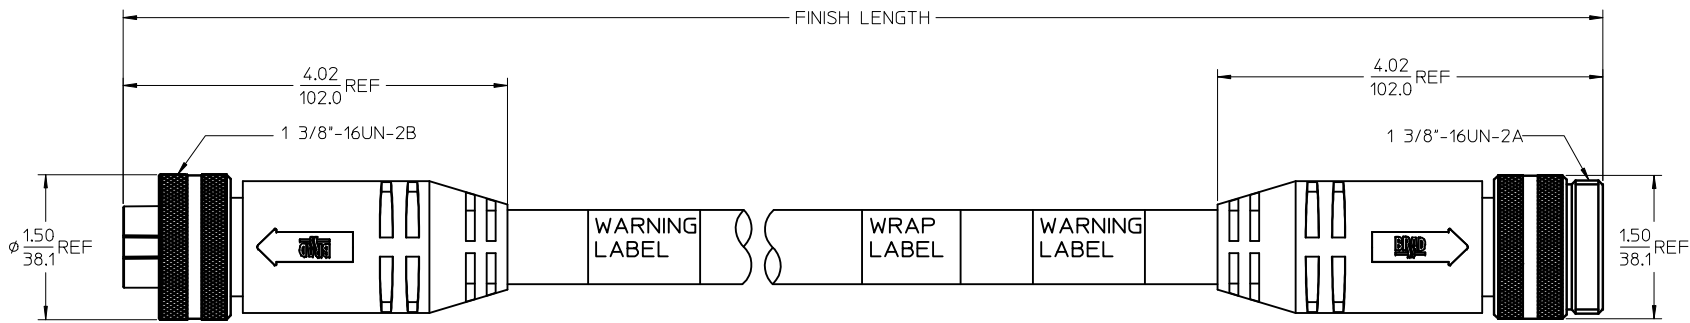

POLES	MATERIAL NO.	ENG. NO.	AMPS	LENGTH
3	1300640065	CC3030A48M020	32	2M +89-0MM (6'7"+3.50-0)
4	1300640187	CC4030A48M020	32	2M +89-0MM (6'7"+3.50-0)
4	1300640245	CC4030A48M100	32	10M +318-0MM (32'10" +12.5*-0")

©

SPECS:  
 OVERMOLD: GRAY PVC  
 INSERT: BLACK PVC  
 COUPLING NUT: ANODIZED ALUMINUM  
 CABLE: #10AWG GRAY PVC  
 DUAL RATED UL TC/OPEN WIRING & STOOO  
 ELECTRICAL: 600V AC/DC

<b>ADDED PART NUMBER</b> EC NO: IPG2016-1155 DRWNGGUSTAFSON 2016/02/23 CHKDHZLELINSKI 2016/03/15 APPR:BWODMAN 2016/02/23	<b>QUALITY SYMBOLS</b> 	<b>GENERAL TOLERANCES (UNLESS SPECIFIED)</b>		<b>DIMENSION STYLE</b> IN/MM	<b>SCALE</b> 1:2	<b>DESIGN UNITS</b> INCH	THIRD ANGLE PROJECTION
		4 PLACES ± --- ± --- 3 PLACES ± --- ± .005 2 PLACES ± --- ± .010 1 PLACE ± --- ± .020 ANGULAR ± 1/2°	mm INCH ± --- ± --- ± .005 ± .010 ± .020	DRAWN BY DATE B.RUPERT 01/12/10 CHECKED BY DATE B.WOODMAN 01/12/10 APPROVED BY DATE JFMURPHY 2010/01/15	TITLE <b>QUICK CHANGE FEMALE/MALE STRAIGHT 3 &amp; 4 POLE AS PORTABLES</b> <b>MOLEX INCORPORATED</b> DOCUMENT NO. SD-130064-065 SHEET NO. 1 OF 1		
DRAFT WHERE APPLICABLE MUST REMAIN WITHIN DIMENSIONS		THIS DRAWING CONTAINS INFORMATION THAT IS PROPRIETARY TO MOLEX INCORPORATED AND SHOULD NOT BE USED WITHOUT WRITTEN PERMISSION					