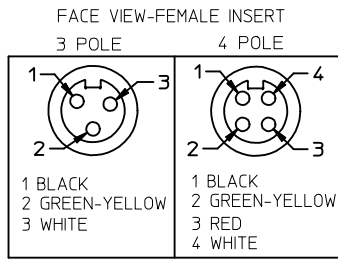

POLES	MATERIAL NO.	ENG. NO.	AMPS	LENGTH
3	1300640065	CC3030A48M020	32	2M +89-0MM (6'7"+3.50-0)
4	1300640187	CC4030A48M020	32	2M +89-0MM (6'7"+3.50-0)
4	1300640245	CC4030A48M100	32	10M +318-0MM (32'10" +12.5*-0")

©

SPECS:  
 OVERMOLD: GRAY PVC  
 INSERT: BLACK PVC  
 COUPLING NUT: ANODIZED ALUMINUM  
 CABLE: #10AWG GRAY PVC  
 DUAL RATED UL TC/OPEN WIRING & STOOO  
 ELECTRICAL: 600V AC/DC

<b>ADDED PART NUMBER</b> EC NO: IPG2016-1155 DRWNGGUSTAFSON 2016/02/23 CHKDHZLELINSKI 2016/03/15 APPR:BWODMAN 2016/02/23	<b>QUALITY SYMBOLS</b> 	<b>GENERAL TOLERANCES (UNLESS SPECIFIED)</b>		<b>DIMENSION STYLE</b> IN/MM	<b>SCALE</b> 1:2	<b>DESIGN UNITS</b> INCH	THIRD ANGLE PROJECTION
		4 PLACES ± --- ± --- 3 PLACES ± --- ± .005 2 PLACES ± --- ± .010 1 PLACE ± --- ± .020 ANGULAR ± 1/2°	mm INCH ± --- ± --- ± .005 ± .010 ± .020	DRAWN BY DATE B.RUPERT 01/12/10 CHECKED BY DATE B.WOODMAN 01/12/10 APPROVED BY DATE JFMURPHY 2010/01/15	TITLE <b>QUICK CHANGE FEMALE/MALE STRAIGHT 3 &amp; 4 POLE AS PORTABLES</b> <b>MOLEX INCORPORATED</b> DOCUMENT NO. SD-130064-065 SHEET NO. 1 OF 1		
DRAFT WHERE APPLICABLE MUST REMAIN WITHIN DIMENSIONS		THIS DRAWING CONTAINS INFORMATION THAT IS PROPRIETARY TO MOLEX INCORPORATED AND SHOULD NOT BE USED WITHOUT WRITTEN PERMISSION					