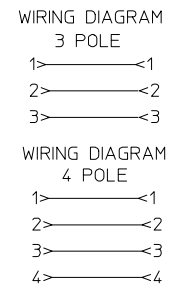

POLES	MATERIAL NO.	ENG. NO.	AMPS	LENGTH
3	1300640065	CC3030A48M020	32	2M +89-0MM (6'7"+3.50-0)
4	1300640187	CC4030A48M020	32	2M +89-0MM (6'7"+3.50-0)
4	1300640245	CC4030A48M100	32	10M +318-0MM (32'10" +12.5*-0")

©

SPECS:  
 OVERMOLD: GRAY PVC  
 INSERT: BLACK PVC  
 COUPLING NUT: ANODIZED ALUMINUM  
 CABLE: #10AWG GRAY PVC  
 DUAL RATED UL TC/OPEN WIRING & STOOO  
 ELECTRICAL: 600V AC/DC

<b>ADDED PART NUMBER</b> EC NO: IPG2016-1155 DRWNGGUSTAFSON 2016/02/23 CHKDHZLELINSKI 2016/03/15 APPR:BWODMAN 2016/02/23	<b>QUALITY SYMBOLS</b> 	<b>GENERAL TOLERANCES (UNLESS SPECIFIED)</b>		<b>DIMENSION STYLE</b> IN/MM	<b>SCALE</b> 1:2	<b>DESIGN UNITS</b> INCH	THIRD ANGLE PROJECTION
		4 PLACES ± --- ± --- 3 PLACES ± --- ± .005 2 PLACES ± --- ± .010 1 PLACE ± --- ± .020 ANGULAR ± 1/2°	mm INCH ± --- ± --- ± .005 ± .010 ± .020	DRAWN BY DATE B.RUPERT 01/12/10 CHECKED BY DATE B.WOODMAN 01/12/10 APPROVED BY DATE JFMURPHY 2010/01/15	TITLE <b>QUICK CHANGE FEMALE/MALE STRAIGHT 3 &amp; 4 POLE AS PORTABLES</b> <b>MOLEX INCORPORATED</b> DOCUMENT NO. SD-130064-065 SHEET NO. 1 OF 1		
DRAFT WHERE APPLICABLE MUST REMAIN WITHIN DIMENSIONS		THIS DRAWING CONTAINS INFORMATION THAT IS PROPRIETARY TO MOLEX INCORPORATED AND SHOULD NOT BE USED WITHOUT WRITTEN PERMISSION					