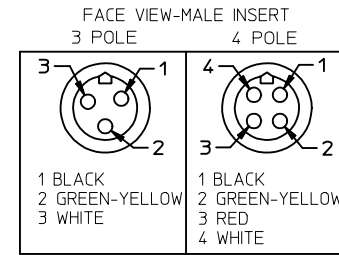

POLES	MATERIAL NO.	ENG. NO.	AMPS	LENGTH
3	1300640065	CC3030A48M020	32	2M +89-0MM (6'7"+3.50-0)
4	1300640187	CC4030A48M020	32	2M +89-0MM (6'7"+3.50-0)
4	1300640245	CC4030A48M100	32	10M +318-0MM (32'10" +12.5*-0")

©

SPECS:  
 OVERMOLD: GRAY PVC  
 INSERT: BLACK PVC  
 COUPLING NUT: ANODIZED ALUMINUM  
 CABLE: #10AWG GRAY PVC  
 DUAL RATED UL TC/OPEN WIRING & STOOO  
 ELECTRICAL: 600V AC/DC

<b>ADDED PART NUMBER</b> EC NO: IPG2016-1155 DRWNGGUSTAFSON 2016/02/23 CHKDHZLELINSKI 2016/03/15 APPR:BWODMAN 2016/02/23	<b>QUALITY SYMBOLS</b> 	<b>GENERAL TOLERANCES (UNLESS SPECIFIED)</b>		<b>DIMENSION STYLE</b> IN/MM	<b>SCALE</b> 1:2	<b>DESIGN UNITS</b> INCH	THIRD ANGLE PROJECTION
		4 PLACES ± --- ± --- 3 PLACES ± --- ± .005 2 PLACES ± --- ± .010 1 PLACE ± --- ± .020 ANGULAR ± 1/2°	mm INCH ± --- ± --- ± .005 ± .010 ± .020	DRAWN BY DATE B.RUPERT 01/12/10 CHECKED BY DATE B.WOODMAN 01/12/10 APPROVED BY DATE JFMURPHY 2010/01/15	TITLE <b>QUICK CHANGE FEMALE/MALE STRAIGHT 3 &amp; 4 POLE AS PORTABLES</b> <b>MOLEX INCORPORATED</b> DOCUMENT NO. SD-130064-065 SHEET NO. 1 OF 1		
DRAFT WHERE APPLICABLE MUST REMAIN WITHIN DIMENSIONS		THIS DRAWING CONTAINS INFORMATION THAT IS PROPRIETARY TO MOLEX INCORPORATED AND SHOULD NOT BE USED WITHOUT WRITTEN PERMISSION					