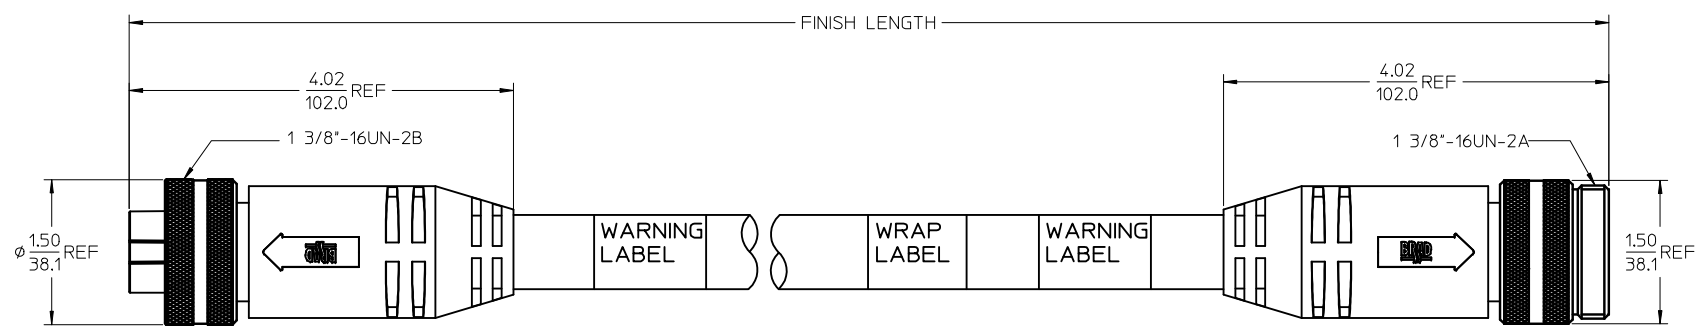

POLES	MATERIAL NO.	ENG. NO.	AMPS	LENGTH
3	1300640065	CC3030A48M020	32	2M +89-0MM (6'7"+3.50-0)
4	1300640187	CC4030A48M020	32	2M +89-0MM (6'7"+3.50-0)
4	1300640245	CC4030A48M100	32	10M +318-0MM (32'10" +12.5*-0")

©

SPECS:
 OVERMOLD: GRAY PVC
 INSERT: BLACK PVC
 COUPLING NUT: ANODIZED ALUMINUM
 CABLE: #10AWG GRAY PVC
 DUAL RATED UL TC/OPEN WIRING & STOOO
 ELECTRICAL: 600V AC/DC

ADDED PART NUMBER EC NO: IPG2016-1155 DRWNGGUSTAFSON 2016/02/23 CHKDHZIELINSKI 2016/03/15 APPR:BWODMAN 2016/02/23	QUALITY SYMBOLS 	GENERAL TOLERANCES (UNLESS SPECIFIED)		DIMENSION STYLE IN/MM	SCALE 1:2	DESIGN UNITS INCH	THIRD ANGLE PROJECTION
		4 PLACES ± --- ± --- 3 PLACES ± --- ±.005 2 PLACES ± --- ±.010 1 PLACE ± --- ±.020	mm INCH DRAWN BY DATE B.RUPERT 01/12/10 CHECKED BY DATE B.WOODMAN 01/12/10 APPROVED BY DATE JFMURPHY 2010/01/15	TITLE QUICK CHANGE FEMALE/MALE STRAIGHT 3 & 4 POLE AS PORTABLES		MOLEX INCORPORATED	SHEET NO. 1 OF 1
		DRAFT WHERE APPLICABLE MUST REMAIN WITHIN DIMENSIONS		MATERIAL NO. SEE CHART	DOCUMENT NO. SD-130064-065	MOLEX INCORPORATED	
		THIS DRAWING CONTAINS INFORMATION THAT IS PROPRIETARY TO MOLEX INCORPORATED AND SHOULD NOT BE USED WITHOUT WRITTEN PERMISSION					