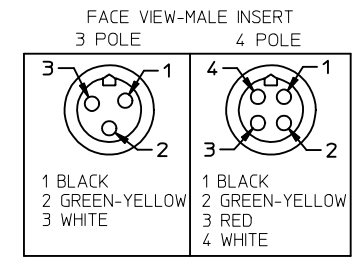

POLES	MATERIAL NO.	ENG. NO.	AMPS	LENGTH
3	1300640065	CC3030A48M020	32	2M +89-0MM (6'7"+3.50-0)
4	1300640187	CC4030A48M020	32	2M +89-0MM (6'7"+3.50-0)
4	1300640245	CC4030A48M100	32	10M +318-0MM (32'10" +12.5*-0")

©

SPECS:
 OVERMOLD: GRAY PVC
 INSERT: BLACK PVC
 COUPLING NUT: ANODIZED ALUMINUM
 CABLE: #10AWG GRAY PVC
 DUAL RATED UL TC/OPEN WIRING & STOOO
 ELECTRICAL: 600V AC/DC

ADDED PART NUMBER EC NO: IPG2016-1155 DRWNGGUSTAFSON 2016/02/23 CHKDHZIELINSKI 2016/03/15 APPR:BWODMAN 2016/02/23	QUALITY SYMBOLS 	GENERAL TOLERANCES (UNLESS SPECIFIED)		DIMENSION STYLE IN/MM	SCALE 1:2	DESIGN UNITS INCH	THIRD ANGLE PROJECTION
		4 PLACES ± --- ± --- 3 PLACES ± --- ±.005 2 PLACES ± --- ±.010 1 PLACE ± --- ±.020	mm INCH DRAWN BY DATE B.RUPERT 01/12/10 CHECKED BY DATE B.WOODMAN 01/12/10 APPROVED BY DATE JFMURPHY 2010/01/15	TITLE QUICK CHANGE FEMALE/MALE STRAIGHT 3 & 4 POLE AS PORTABLES		MOLEX INCORPORATED	SHEET NO. 1 OF 1
		DRAFT WHERE APPLICABLE MUST REMAIN WITHIN DIMENSIONS		MATERIAL NO. SEE CHART	DOCUMENT NO. SD-130064-065	MOLEX INCORPORATED	
		THIS DRAWING CONTAINS INFORMATION THAT IS PROPRIETARY TO MOLEX INCORPORATED AND SHOULD NOT BE USED WITHOUT WRITTEN PERMISSION					