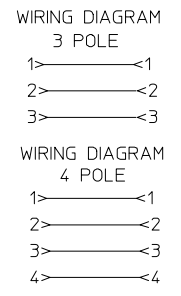

POLES	MATERIAL NO.	ENG. NO.	AMPS	LENGTH
3	1300640065	CC3030A48M020	32	2M +89-0MM (6'7"+3.50-0)
4	1300640187	CC4030A48M020	32	2M +89-0MM (6'7"+3.50-0)
4	1300640245	CC4030A48M100	32	10M +318-0MM (32'10" +12.5*-0")

©

SPECS:
 OVERMOLD: GRAY PVC
 INSERT: BLACK PVC
 COUPLING NUT: ANODIZED ALUMINUM
 CABLE: #10AWG GRAY PVC
 DUAL RATED UL TC/OPEN WIRING & STOOO
 ELECTRICAL: 600V AC/DC

ADDED PART NUMBER EC NO: IPG2016-1155 DRWNGGUSTAFSON 2016/02/23 CHKDHZIELINSKI 2016/03/15 APPR:BWODMAN 2016/02/23	QUALITY SYMBOLS 	GENERAL TOLERANCES (UNLESS SPECIFIED)		DIMENSION STYLE IN/MM	SCALE 1:2	DESIGN UNITS INCH	THIRD ANGLE PROJECTION
		4 PLACES ± --- ± --- 3 PLACES ± --- ±.005 2 PLACES ± --- ±.010 1 PLACE ± --- ±.020	mm INCH DRAWN BY DATE B.RUPERT 01/12/10 CHECKED BY DATE B.WOODMAN 01/12/10 APPROVED BY DATE JFMURPHY 2010/01/15	TITLE QUICK CHANGE FEMALE/MALE STRAIGHT 3 & 4 POLE AS PORTABLES		MOLEX INCORPORATED	SHEET NO. 1 OF 1
		DRAFT WHERE APPLICABLE MUST REMAIN WITHIN DIMENSIONS		MATERIAL NO. SEE CHART	DOCUMENT NO. SD-130064-065	MOLEX INCORPORATED	
		THIS DRAWING CONTAINS INFORMATION THAT IS PROPRIETARY TO MOLEX INCORPORATED AND SHOULD NOT BE USED WITHOUT WRITTEN PERMISSION					