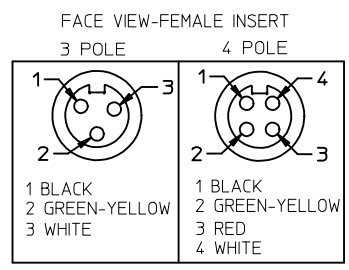

POLES	MATERIAL NO.	ENG. NO.	AMPS	LENGTH
3	1300640065	CC3030A48M020	32	2M +89-0MM (6'7"+3.50-0)
4	1300640187	CC4030A48M020	32	2M +89-0MM (6'7"+3.50-0)
4	1300640245	CC4030A48M100	32	10M +318-0MM (32'10" +12.5*-0")

©

SPECS:
 OVERMOLD: GRAY PVC
 INSERT: BLACK PVC
 COUPLING NUT: ANODIZED ALUMINUM
 CABLE: #10AWG GRAY PVC
 DUAL RATED UL TC/OPEN WIRING & STOOO
 ELECTRICAL: 600V AC/DC

ADDED PART NUMBER EC NO: IPG2016-1155 DRWNGGUSTAFSON 2016/02/23 CHKDHZIELINSKI 2016/03/15 APPR:BWODMAN 2016/02/23	QUALITY SYMBOLS 	GENERAL TOLERANCES (UNLESS SPECIFIED)		DIMENSION STYLE IN/MM	SCALE 1:2	DESIGN UNITS INCH	THIRD ANGLE PROJECTION
		4 PLACES ± --- ± --- 3 PLACES ± --- ±.005 2 PLACES ± --- ±.010 1 PLACE ± --- ±.020	mm INCH DRAWN BY DATE B.RUPERT 01/12/10 CHECKED BY DATE B.WOODMAN 01/12/10 APPROVED BY DATE JFMURPHY 2010/01/15	TITLE QUICK CHANGE FEMALE/MALE STRAIGHT 3 & 4 POLE AS PORTABLES		MOLEX INCORPORATED	SHEET NO. 1 OF 1
		DRAFT WHERE APPLICABLE MUST REMAIN WITHIN DIMENSIONS		MATERIAL NO. SEE CHART	DOCUMENT NO. SD-130064-065	MOLEX INCORPORATED	
		THIS DRAWING CONTAINS INFORMATION THAT IS PROPRIETARY TO MOLEX INCORPORATED AND SHOULD NOT BE USED WITHOUT WRITTEN PERMISSION					