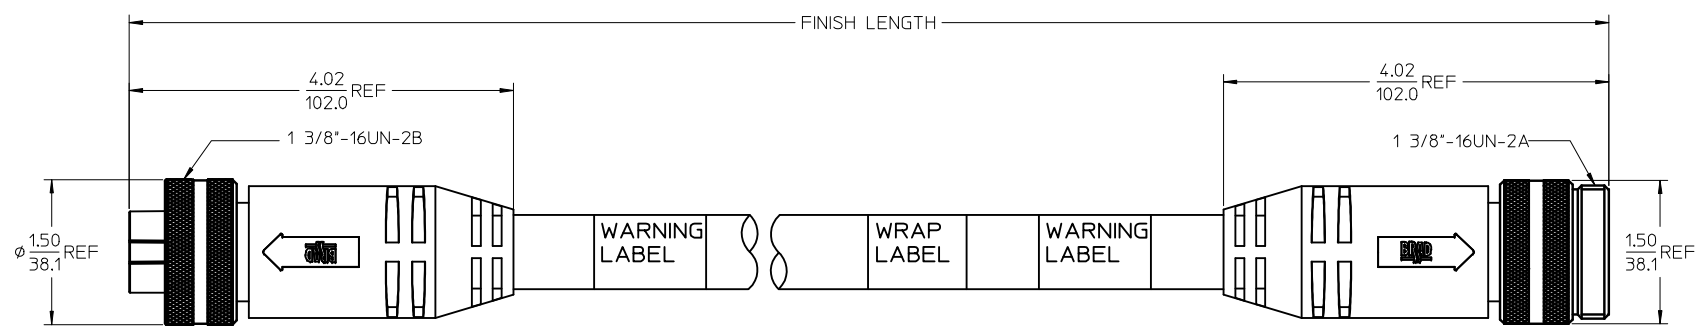

POLES	MATERIAL NO.	ENG. NO.	AMPS	LENGTH
3	1300640065	CC3030A48M020	32	2M +89-0MM (6'7"+3.50-0)
4	1300640187	CC4030A48M020	32	2M +89-0MM (6'7"+3.50-0)
4	1300640245	CC4030A48M100	32	10M +318-0MM (32'10" +12.5*-0")

Ⓒ

**SPECS:**  
 OVERMOLD: GRAY PVC  
 INSERT: BLACK PVC  
 COUPLING NUT: ANODIZED ALUMINUM  
 CABLE: #10AWG GRAY PVC  
 DUAL RATED UL TC/OPEN WIRING & STOOO  
 ELECTRICAL: 600V AC/DC

<b>ADDED PART NUMBER</b> EC NO: IPG2016-1155 DRWNGGUSTAFSON 2016/02/23 CHKDHZLELINSKI 2016/03/15 APPR:BWODMAN 2016/02/23	<b>QUALITY SYMBOLS</b> ▽=0 ▽=0	<b>GENERAL TOLERANCES (UNLESS SPECIFIED)</b>		<b>DIMENSION STYLE</b> IN/MM	<b>SCALE</b> 1:2	<b>DESIGN UNITS</b> INCH	THIRD ANGLE PROJECTION
		4 PLACES ± --- ± --- 3 PLACES ± --- ±.005 2 PLACES ± --- ±.010 1 PLACE ± --- ±.020 ANGULAR ±1/2°	mm INCH DRAWN BY DATE B.RUPERT 01/12/10 CHECKED BY DATE B.WOODMAN 01/12/10 APPROVED BY DATE JFMURPHY 2010/01/15	<b>TITLE</b> QUICK CHANGE FEMALE/MALE STRAIGHT 3 & 4 POLE AS PORTABLES		MOLEX INCORPORATED	DOCUMENT NO. SD-130064-065
DRAFT WHERE APPLICABLE MUST REMAIN WITHIN DIMENSIONS		SEE CHART		THIS DRAWING CONTAINS INFORMATION THAT IS PROPRIETARY TO MOLEX INCORPORATED AND SHOULD NOT BE USED WITHOUT WRITTEN PERMISSION			