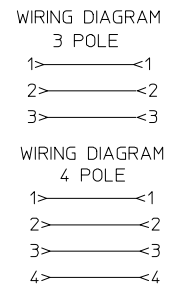

POLES	MATERIAL NO.	ENG. NO.	AMPS	LENGTH
3	1300640065	CC3030A48M020	32	2M +89-0MM (6'7"+3.50-0)
4	1300640187	CC4030A48M020	32	2M +89-0MM (6'7"+3.50-0)
4	1300640245	CC4030A48M100	32	10M +318-0MM (32'10" +12.5*-0")

Ⓒ

**SPECS:**  
 OVERMOLD: GRAY PVC  
 INSERT: BLACK PVC  
 COUPLING NUT: ANODIZED ALUMINUM  
 CABLE: #10AWG GRAY PVC  
 DUAL RATED UL TC/OPEN WIRING & STOOO  
 ELECTRICAL: 600V AC/DC

<b>ADDED PART NUMBER</b> EC NO: IPG2016-1155 DRWNGGUSTAFSON 2016/02/23 CHKDHZLELINSKI 2016/03/15 APPR:BWODMAN 2016/02/23	<b>QUALITY SYMBOLS</b> ▽=0 ▽=0	<b>GENERAL TOLERANCES (UNLESS SPECIFIED)</b>		<b>DIMENSION STYLE</b> IN/MM	<b>SCALE</b> 1:2	<b>DESIGN UNITS</b> INCH	THIRD ANGLE PROJECTION
		4 PLACES ± --- ± --- 3 PLACES ± --- ±.005 2 PLACES ± --- ±.010 1 PLACE ± --- ±.020 ANGULAR ±1/2°	mm INCH DRAWN BY DATE B.RUPERT 01/12/10 CHECKED BY DATE B.WOODMAN 01/12/10 APPROVED BY DATE JFMURPHY 2010/01/15	<b>TITLE</b> QUICK CHANGE FEMALE/MALE STRAIGHT 3 & 4 POLE AS PORTABLES		MOLEX INCORPORATED	DOCUMENT NO. SD-130064-065
DRAFT WHERE APPLICABLE MUST REMAIN WITHIN DIMENSIONS		SEE CHART		THIS DRAWING CONTAINS INFORMATION THAT IS PROPRIETARY TO MOLEX INCORPORATED AND SHOULD NOT BE USED WITHOUT WRITTEN PERMISSION			