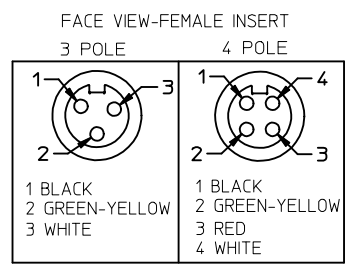

POLES	MATERIAL NO.	ENG. NO.	AMPS	LENGTH
3	1300640065	CC3030A48M020	32	2M +89-0MM (6'7"+3.50-0)
4	1300640187	CC4030A48M020	32	2M +89-0MM (6'7"+3.50-0)
4	1300640245	CC4030A48M100	32	10M +318-0MM (32'10" +12.5*-0")

Ⓒ

**SPECS:**  
 OVERMOLD: GRAY PVC  
 INSERT: BLACK PVC  
 COUPLING NUT: ANODIZED ALUMINUM  
 CABLE: #10AWG GRAY PVC  
 DUAL RATED UL TC/OPEN WIRING & STOOO  
 ELECTRICAL: 600V AC/DC

<b>ADDED PART NUMBER</b> EC NO: IPG2016-1155 DRWNGGUSTAFSON 2016/02/23 CHKDHZLELINSKI 2016/03/15 APPR:BWODMAN 2016/02/23	<b>QUALITY SYMBOLS</b> ▽=0 ▽=0	<b>GENERAL TOLERANCES (UNLESS SPECIFIED)</b>		<b>DIMENSION STYLE</b> IN/MM	<b>SCALE</b> 1:2	<b>DESIGN UNITS</b> INCH	THIRD ANGLE PROJECTION
		4 PLACES ± --- ± --- 3 PLACES ± --- ±.005 2 PLACES ± --- ±.010 1 PLACE ± --- ±.020 ANGULAR ±1/2°	mm INCH DRAWN BY DATE B.RUPERT 01/12/10 CHECKED BY DATE B.WOODMAN 01/12/10 APPROVED BY DATE JFMURPHY 2010/01/15	<b>TITLE</b> QUICK CHANGE FEMALE/MALE STRAIGHT 3 & 4 POLE AS PORTABLES		MOLEX INCORPORATED	DOCUMENT NO. SD-130064-065
DRAFT WHERE APPLICABLE MUST REMAIN WITHIN DIMENSIONS		SEE CHART		THIS DRAWING CONTAINS INFORMATION THAT IS PROPRIETARY TO MOLEX INCORPORATED AND SHOULD NOT BE USED WITHOUT WRITTEN PERMISSION			