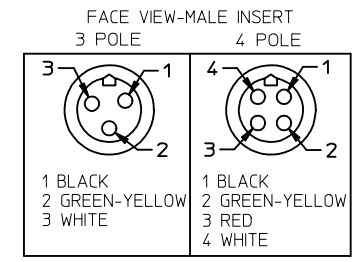

POLES	MATERIAL NO.	ENG. NO.	AMPS	LENGTH
3	1300640065	CC3030A48M020	32	2M +89-0MM (6'7"+3.50-0)
4	1300640187	CC4030A48M020	32	2M +89-0MM (6'7"+3.50-0)
4	1300640245	CC4030A48M100	32	10M +318-0MM (32'10" +12.5*-0")

Ⓒ

**SPECS:**  
 OVERMOLD: GRAY PVC  
 INSERT: BLACK PVC  
 COUPLING NUT: ANODIZED ALUMINUM  
 CABLE: #10AWG GRAY PVC  
 DUAL RATED UL TC/OPEN WIRING & STOOO  
 ELECTRICAL: 600V AC/DC

<b>ADDED PART NUMBER</b> EC NO: IPG2016-1155 DRWNGGUSTAFSON 2016/02/23 CHKDHZLELINSKI 2016/03/15 APPR:BWODMAN 2016/02/23	<b>QUALITY SYMBOLS</b> ▽=0 ▽=0	<b>GENERAL TOLERANCES (UNLESS SPECIFIED)</b>		<b>DIMENSION STYLE</b> IN/MM	<b>SCALE</b> 1:2	<b>DESIGN UNITS</b> INCH	THIRD ANGLE PROJECTION
		4 PLACES ± --- ± --- 3 PLACES ± --- ±.005 2 PLACES ± --- ±.010 1 PLACE ± --- ±.020 ANGULAR ±1/2°	mm INCH DRAWN BY DATE B.RUPERT 01/12/10 CHECKED BY DATE B.WOODMAN 01/12/10 APPROVED BY DATE JFMURPHY 2010/01/15	<b>TITLE</b> QUICK CHANGE FEMALE/MALE STRAIGHT 3 & 4 POLE AS PORTABLES		MOLEX INCORPORATED	DOCUMENT NO. SD-130064-065
DRAFT WHERE APPLICABLE MUST REMAIN WITHIN DIMENSIONS		SEE CHART		THIS DRAWING CONTAINS INFORMATION THAT IS PROPRIETARY TO MOLEX INCORPORATED AND SHOULD NOT BE USED WITHOUT WRITTEN PERMISSION			