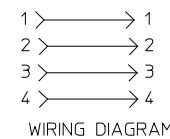

FACE VIEW-FEMALE INSERT

FACE VIEW-MALE INSERT

NOTES:

- 1) MATERIAL: SEE TABLE
- 2) FINISHES: SEE TABLE
- 3) LABEL IS MARKED WITH P/N, DATE CODE, VOLTAGE & AMPERAGE
- 4) MATES WITH: QC 4 POLE CONNECTORS
- 5) ELECTRICAL DATA:
 - 10AWG UL TYPE: TC-ER, STRANDED CABLE
 - POLES: 4
 - MAX VOLTAGE: 600V AC/DC
 - MAX THRU CURRENT: 32A
 - PROTECTION IP67
 - TEMPERATURE RANGE: -20°C TO 90°C
- 6) PACKAGING:
 - CABLE ASSEMBLIES ARE BAGGED SEPERATLY IN POLY BAGS
 - WITH BAR CODE LABEL ATTACHED TO OUTSIDE OF BAG.
- 7) ASSEMBLY IS RoHS COMPLIANT
- 8) AGENCY CERTIFICATIONS:
 - UL LISTED PER UL 2237, E258922,

CC4030K17M020G

cable type TC-ER Cable
 10/4C AWG
 BLACK

cable length 010----1 Meters
 020----2 Meters
 100----10 Meters
 ETC.---

COMPONENT	MATERIAL	FINISH
OVERMOLD	PVC	BLACK
LABEL	PLASTIC FILM	BLACK/YELLOW
WARNING LABEL	PLASTIC FILM	----
SOCKET CONTACT	Cu ALLOY	GOLD PLATED
FEMALE INSERT	PVC	BLACK
FEMALE COUPLING NUT	ALUMINUM	CLEAR ANODIZE
PIN CONTACT	Cu ALLOY	GOLD PLATED
MALE INSERT	PVC	BLACK
MALE COUPLING NUT	ALUMINUM	CLEAR ANODIZE
10AWG 4 CONDUCTOR CABLE	TC-ER	BLACK