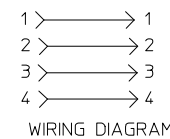

FACE VIEW-FEMALE INSERT

FACE VIEW-MALE INSERT

NOTES:

- 1) MATERIAL: SEE TABLE
- 2) FINISHES: SEE TABLE
- 3) LABEL IS MARKED WITH P/N, DATE CODE, VOLTAGE & AMPERAGE
- 4) MATES WITH: QC 4 POLE CONNECTORS
- 5) ELECTRICAL DATA:
 10AWG UL TYPE: TC-ER, STRANDED CABLE
 POLES: 4
 MAX VOLTAGE: 600V AC/DC
 MAX THRU CURRENT: 32A
 PROTECTION IP67
 TEMPERATURE RANGE: -20°C TO 90°C
- 6) PACKAGING:
 CABLE ASSEMBLIES ARE BAGGED SEPERATLY IN POLY BAGS
 WITH BAR CODE LABEL ATTACHED TO OUTSIDE OF BAG.
- 7) ASSEMBLY IS RoHS COMPLIANT
- 8) AGENCY CERTIFICATIONS:
 UL LISTED PER UL 2237, E258922,

CC4030K17M020G

cable type TC-ER Cable
 10/4C AWG
 BLACK

cable length 010----1 Meters
 020----2 Meters
 100----10 Meters
 ETC.---

COMPONENT	MATERIAL	FINISH
OVERMOLD	PVC	BLACK
LABEL	PLASTIC FILM	BLACK/YELLOW
WARNING LABEL	PLASTIC FILM	----
SOCKET CONTACT	Cu ALLOY	GOLD PLATED
FEMALE INSERT	PVC	BLACK
FEMALE COUPLING NUT	ALUMINUM	CLEAR ANODIZE
PIN CONTACT	Cu ALLOY	GOLD PLATED
MALE INSERT	PVC	BLACK
MALE COUPLING NUT	ALUMINUM	CLEAR ANODIZE
10AWG 4 CONDUCTOR CABLE	TC-ER	BLACK

UPDATED TEXT EC NO: JPC2015-1959 DRWNG:GUSTAFSON 2015/05/13 CHKD:BARDEEN 2015/06/30 APPR: BWOODMAN 2015/09/18	QUALITY SYMBOLS ▽=0 ▽=0	GENERAL TOLERANCES (UNLESS SPECIFIED)		DIMENSION STYLE IN/MM	SCALE 1:1	DESIGN UNITS INCH	THIRD ANGLE PROJECTION		
		4 PLACES ± --- ± --- 3 PLACES ± --- ± .005 2 PLACES ± 0.13 ± .010 1 PLACE ± 0.25 ± .020	DRAWN BY BRUPERT	DATE 2011/11/09	TITLE QUICK CHANGE ASSEMBLY 4 POLE FE/MALE ST/ST 10/4C AWG BLACK TC-ER				
		ANGULAR ±1/2°	CHECKED BY TWOLDEGE	DATE 2014/08/29	MOLEX INCORPORATED				
		DRAFT WHERE APPLICABLE MUST REMAIN WITHIN DIMENSIONS	APPROVED BY BWOODMAN	DATE 2014/09/04	MATERIAL NO.	DOCUMENT NO. SD-130064-006	SHEET NO. 1 OF 1		