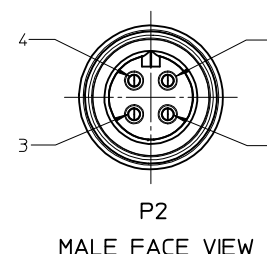

WIRING DIAGRAM

NOTES:

1. MATERIAL: SEE TABLE
2. FINISHES: SEE TABLE
3. WRAP LABEL IS MARKED WITH P/N, DATE CODE VOLTAGE & AMPERAGE
4. MATES WITH: QUICK CHANGE 4 POLE RECEPTACLE
5. ELECTRICAL DATA:
 10AWG UL TYPE: TC-ER STRANDED CABLE (HI-FLEX)
 MAX VOLTAGE: 600V
 MAX CURRENT: 32A
 PROTECTION IP67 (WHEN MATED)
 TEMPERATURE RANGE: -20°C TO 90°C
6. PACKAGING:
 CABLE ASSEMBLIES ARE BAGGED SEPARATELY IN POLY BAGS WITH BAR CODE LABEL ATTACHED TO OUTSIDE OF BAG.
7. ASSEMBLY IS RoHS COMPLIANT

PART NUMBER LEGEND

CC4030K25MXXXG

11	2	WARNING LABEL	VINYL	ORANGE/BLACK
10	1	WRAP LABEL	VINYL	BLACK/YELLOW
9	1	OVERMOLD (MALE, STRAIGHT)	PVC	BLACK
8	1	COUPLING (MALE)	ALUMINUM	CLEAR ANNODIZE
7	3	CONTACT PIN	Cu ALLOY	GOLD PLATED
6	1	INSERT (MALE)	PVC	BLACK
5	1	OVERMOLD (FEMALE, STRAIGHT)	PVC	BLACK
4	1	COUPLING	ALUMINUM	CLEAR ANNODIZE
3	3	CONTACT SOCKET	Cu ALLOY	GOLD PLATED
2	1	INSERT	PVC	BLACK
1	1	CABLE, 10/4 TC-ER (SEE NOTE 5)	TPE JACKET	BLACK
ITEM	QTY.	DESCRIPTION	MATERIAL	DESCRIPTION

RELEASED	EC NO: IPG2016-1647
DRWR:RSTONE	2016/06/06
CHKD:K COX	2016/08/15
APPR:RWOODMAN	2016/08/18
REV	DESCRIPTION
A	

QUALITY SYMBOLS	▽=0
	▽=0

GENERAL TOLERANCES (UNLESS SPECIFIED)	
mm	INCH
4 PLACES ± .---	± .---
3 PLACES ± .---	± .---
2 PLACES ± 0.13	± .01
1 PLACE ± 0.3	± .020
ANGULAR ± 1 °	

DRAFT WHERE APPLICABLE MUST REMAIN WITHIN DIMENSIONS

DIMENSION STYLE	
IN/MM	
DRAWN BY	DATE
RSTONE	2016/06/06
CHECKED BY	DATE
K COX	2016/08/15
APPROVED BY	DATE
RWOODMAN	2016/08/18
MATERIAL NO.	

SCALE	DESIGN UNITS	THIRD ANGLE PROJECTION
1:1	INCH	☉
TITLE		
QC FEMALE/MALE STR/STR SINGLE KEY10/4 HI-FLEX TPE BLACK		
MOLEX INCORPORATED		
DOCUMENT NO.	SHEET NO.	
SD-130064-020	1 OF 1	