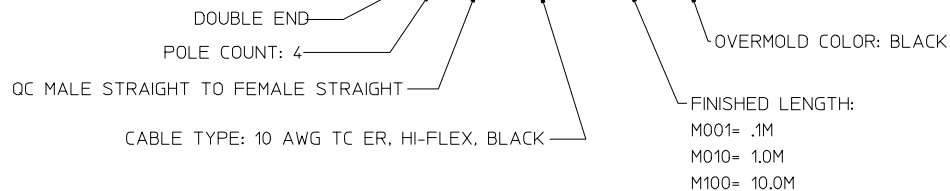

WIRING DIAGRAM

NOTES:

1. MATERIAL: SEE TABLE
2. FINISHES: SEE TABLE
3. WRAP LABEL IS MARKED WITH P/N, DATE CODE VOLTAGE & AMPERAGE
4. MATES WITH: QUICK CHANGE 4 POLE RECEPTACLE
5. ELECTRICAL DATA:
 10AWG UL TYPE: TC-ER STRANDED CABLE (HI-FLEX)
 MAX VOLTAGE: 600V
 MAX CURRENT: 32A
 PROTECTION IP67 (WHEN MATED)
 TEMPERATURE RANGE: -20°C TO 90°C
6. PACKAGING:
 CABLE ASSEMBLIES ARE BAGGED SEPARATELY IN POLY BAGS WITH BAR CODE LABEL ATTACHED TO OUTSIDE OF BAG.
7. ASSEMBLY IS RoHS COMPLIANT

PART NUMBER LEGEND

CC4030K25MXXXG

11	2	WARNING LABEL	VINYL	ORANGE/BLACK
10	1	WRAP LABEL	VINYL	BLACK/YELLOW
9	1	OVERMOLD (MALE, STRAIGHT)	PVC	BLACK
8	1	COUPLING (MALE)	ALUMINUM	CLEAR ANNODIZE
7	3	CONTACT PIN	Cu ALLOY	GOLD PLATED
6	1	INSERT (MALE)	PVC	BLACK
5	1	OVERMOLD (FEMALE, STRAIGHT)	PVC	BLACK
4	1	COUPLING	ALUMINUM	CLEAR ANNODIZE
3	3	CONTACT SOCKET	Cu ALLOY	GOLD PLATED
2	1	INSERT	PVC	BLACK
1	1	CABLE, 10/4 TC-ER (SEE NOTE 5)	TPE JACKET	BLACK
ITEM	QTY.	DESCRIPTION	MATERIAL	DESCRIPTION

RELEASED	EC NO: IPG2016-1647
DRWR:RSTONE	2016/06/06
CHKD:K COX	2016/08/15
APPR:RWOODMAN	2016/08/18
REV	DESCRIPTION
A	

QUALITY SYMBOLS	▽=0
	▽=0

GENERAL TOLERANCES (UNLESS SPECIFIED)	
mm	INCH
4 PLACES ± .---	± .---
3 PLACES ± .---	± .---
2 PLACES ± 0.13	± .01
1 PLACE ± 0.3	± .020
ANGULAR ± 1 °	