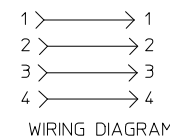

FACE VIEW-FEMALE INSERT

FACE VIEW-MALE INSERT

NOTES:

- 1) MATERIAL: SEE TABLE
- 2) FINISHES: SEE TABLE
- 3) LABEL IS MARKED WITH P/N, DATE CODE, VOLTAGE & AMPERAGE
- 4) MATES WITH: QC 4 POLE CONNECTORS
- 5) ELECTRICAL DATA:
 - 10AWG UL TYPE: TC-ER, STRANDED CABLE
 - POLES: 4
 - MAX VOLTAGE: 600V AC/DC
 - MAX THRU CURRENT: 32A
 - PROTECTION IP67
 - TEMPERATURE RANGE: -20°C TO 90°C
- 6) PACKAGING:
 - CABLE ASSEMBLIES ARE BAGGED SEPERATLY IN POLY BAGS
 - WITH BAR CODE LABEL ATTACHED TO OUTSIDE OF BAG.
- 7) ASSEMBLY IS RoHS COMPLIANT
- 8) AGENCY CERTIFICATIONS:
 - UL LISTED PER UL 2237, E258922,

CC4030K17M020G

cable type TC-ER Cable
10/4C AWG
BLACK

cable length 010----1 Meters
020----2 Meters
100----10 Meters
ETC.---

COMPONENT	MATERIAL	FINISH
OVERMOLD	PVC	BLACK
LABEL	PLASTIC FILM	BLACK/YELLOW
WARNING LABEL	PLASTIC FILM	----
SOCKET CONTACT	Cu ALLOY	GOLD PLATED
FEMALE INSERT	PVC	BLACK
FEMALE COUPLING NUT	ALUMINUM	CLEAR ANODIZE
PIN CONTACT	Cu ALLOY	GOLD PLATED
MALE INSERT	PVC	BLACK
MALE COUPLING NUT	ALUMINUM	CLEAR ANODIZE
10AWG 4 CONDUCTOR CABLE	TC-ER	BLACK

UPDATED TEXT EC NO: JFG2015-1959 DRWNG:GUSTAFSON 2015/05/13 CHKD:BARDEEN 2015/06/30 APPR: BWOODMAN 2015/09/18	DESCRIPTION QUALITY SYMBOLS ▽=0 ▽=0	GENERAL TOLERANCES (UNLESS SPECIFIED)		DIMENSION STYLE	SCALE	DESIGN UNITS	THIRD ANGLE PROJECTION	
				IN/MM	1:1	INCH		
				DRAWN BY	DATE	TITLE		
				CHECKED BY	DATE	QUICK CHANGE ASSEMBLY 4 POLE FE/MALE ST/ST 10/4C AWG BLACK TC-ER		
		APPROVED BY		DATE	MOLEX INCORPORATED			
		MATERIAL NO.		DATE	DOCUMENT NO.			
		DRAFT WHERE APPLICABLE MUST REMAIN WITHIN DIMENSIONS		SIZE	THIS DRAWING CONTAINS INFORMATION THAT IS PROPRIETARY TO MOLEX INCORPORATED AND SHOULD NOT BE USED WITHOUT WRITTEN PERMISSION			
					SD-130064-006		SHEET NO. 1 OF 1	