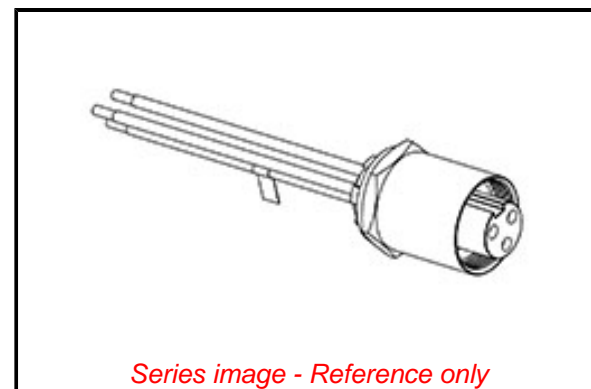

PLEASE CHECK WWW.MOLEX.COM FOR LATEST PART INFORMATION

Part Number: [1300660110](#)
Status: **Active**
Overview: BradPower Cordsets and Receptacles
Description: BradPower D-Size (1 3/8"-M35) Receptacle, 3 Poles, Female, 1/2" - 14 NPT, 10/1 AWG, 0.5m (19.7") Length

Documents:

[Drawing (PDF)](#) [RoHS Certificate of Compliance (PDF)](#)

Agency Certification

UL E258922

General

Product Family Industrial Receptacles
Series [130066](#)
IP Rating IP67
Overview [BradPower Cordsets and Receptacles](#)
Product Name BradPower D-Size
Type Single Ended (pigtail)
UPC 78678882010

Physical

Coupling Type Internal Thread
Gender Female
Keyway Single
Length 0.50m
Material - Component Clear Anodized Aluminum
Mounting Thread Size 1/2" - 14 NPT
Net Weight 215.002/g
Orientation Straight
Panel Mount Front
Poles 3
Temperature Range - Operating -20° to +90°C
Wire Size AWG 10
Wire/Cable Type UL 1015

Electrical

Current - Maximum per Contact 32.0A
Voltage - Maximum 600V AC/DC

Material Info

Engineering Number CR3000A30M005

Reference - Drawing Numbers

Sales Drawing SD-130066-051-001

Series image - Reference only

EU ELV

Not Relevant

EU RoHS

Compliant with Exemption 6(c)

REACH SVHC

Contained Per - D(2021)4569-DC (8 July 2021)

Lead

Halogen-Free

Status

Not Reviewed

For more information, please visit [Contact US](#)

China ROHS

Not Relevant

ELV

Not Relevant

RoHS Phthalates

Not Contained

Search Parts in this Series

[130066 Series](#)

PLEASE CHECK WWW.MOLEX.COM FOR LATEST PART INFORMATION