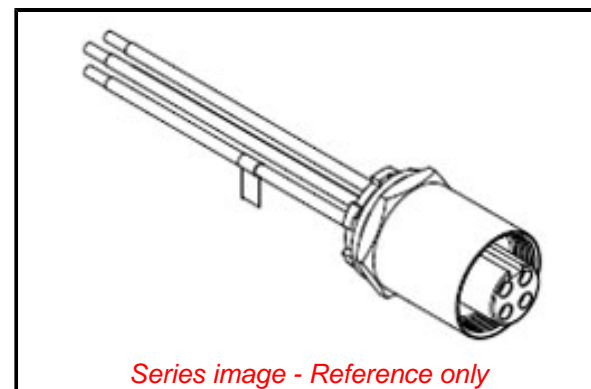

PLEASE CHECK WWW.MOLEX.COM FOR LATEST PART INFORMATION

Part Number: [1300660162](#)
Status: **Active**
Overview: BradPower Cordsets and Receptacles
Description: BradPower D-Size (1 3/8"-M35) Female, 1/2" NPT 2, 4 Poles, Receptacle, Female (Straight) to 10 AWG Leads, 3.04m (10.0') Length

Documents:

[Drawing (PDF)](#) [RoHS Certificate of Compliance (PDF)](#)

Agency Certification

UL E258922

General

Product Family Industrial Receptacles
Series [130066](#)
IP Rating IP67
Overview [BradPower Cordsets and Receptacles](#)
Product Name BradPower D-Size
Type Single Ended (pigtail)
UPC 78678882507

Physical

Coupling Type Internal Thread
Gender Female
Keyway Single
Length 3.04m
Material - Component Black Anodized Aluminum
Mounting Thread Size 1/2" NPT
Orientation Straight
Panel Mount Back, Front
Poles 4
Temperature Range - Operating 0° to +105°C
Wire Size AWG 10
Wire/Cable Type N/A

Electrical

Current - Maximum per Contact 25.0A
Voltage - Maximum 600V

Material Info

Engineering Number CR4000A30M030

Reference - Drawing Numbers

Sales Drawing SD-130066-025-001

EU ELV

Not Relevant

EU RoHS

Not Reviewed

REACH SVHC

Not Reviewed

Halogen-Free

Status

Not Reviewed

For more information, please visit [Contact US](#)

China ROHS

Not Reviewed

ELV

Not Relevant

RoHS Phthalates

Not Reviewed

Search Parts in this Series

[130066 Series](#)