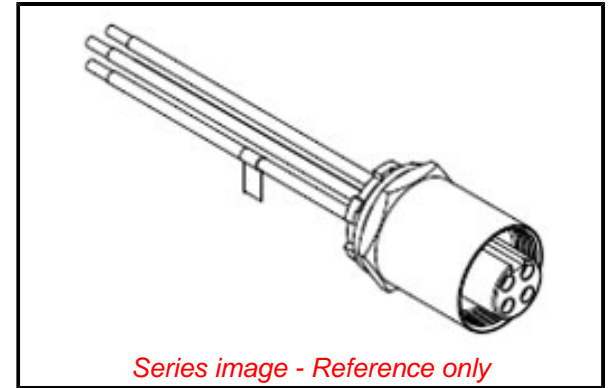

PLEASE CHECK WWW.MOLEX.COM FOR LATEST PART INFORMATION

Part Number: [1300660189](#)
Status: **Active**
Overview: BradPower Cordsets and Receptacles
Description: BradPower D-Size (1 3/8"-M35) Brad Power Receptacle, 4 Poles, Female, 3/4"-14 NPT, 10/1 AWG, 0.5m (19.7") Length

Documents:

[Drawing (PDF)](#) [RoHS Certificate of Compliance (PDF)](#)

Agency Certification

UL E258922

General

Product Family Industrial Receptacles
Series [130066](#)
IP Rating IP67
Overview [BradPower Cordsets and Receptacles](#)
Product Name BradPower D-Size
Type Single Ended (pigtail)
UPC 78678881993

Physical

Coupling Type Internal Thread
Gender Female
Keyway Single
Length 0.50m
Material - Component Black Anodized Aluminum
Mounting Thread Size 3/4" - 14 NPT
Orientation Straight
Panel Mount Front
Poles 4
Temperature Range - Operating -20° to +90°C
Wire Size AWG 10
Wire/Cable Type THHN

Electrical

Current - Maximum per Contact 25.0A
Voltage - Maximum 600V

Material Info

Engineering Number CR4C00A30M005

Reference - Drawing Numbers

Sales Drawing SD-130066-056-001

Series image - Reference only

EU ELV

Not Relevant

EU RoHS

Not Reviewed

REACH SVHC

Not Reviewed

Halogen-Free

Status

Not Reviewed

For more information, please visit [Contact US](#)

China ROHS

Not Relevant

ELV

Not Relevant

RoHS Phthalates

Not Reviewed

Search Parts in this Series

[130066 Series](#)