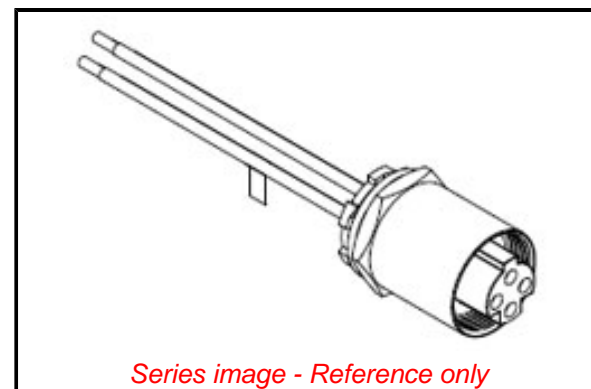

PLEASE CHECK WWW.MOLEX.COM FOR LATEST PART INFORMATION

Part Number: [1300660260](#)
Status: **Active**
Overview: BradPower Cordsets and Receptacles
Description: BradPower D-Size (1 3/8"-M35) Brad Power Receptacle, 4 Poles, Female, 1/2" - 14 NPT, 10/1 AWG, 0.5m (19.7") Length, Alt Key

Documents:

[Drawing (PDF)](#) [RoHS Certificate of Compliance (PDF)](#)

Agency Certification

UL E258922

General

Product Family Industrial Receptacles
Series [130066](#)
IP Rating IP67
Overview [BradPower Cordsets and Receptacles](#)
Product Name BradPower D-Size
Type Single Ended (pigtail)
UPC 78172512565

Physical

Coupling Type Internal Thread
Gender Female
Keyway Alternate
Length 0.50m
Material - Component Black Anodized Aluminum
Mounting Thread Size 1/2" - 14 NPT
Orientation Straight
Panel Mount Front
Poles 4
Temperature Range - Operating -20° to +90°C
Wire Size AWG 10
Wire/Cable Type THHN

Electrical

Current - Maximum per Contact 25.0A
Voltage - Maximum 600V

Material Info

Engineering Number CR4100A30M005

Reference - Drawing Numbers

Sales Drawing SD-130066-063-001

Series image - Reference only

EU ELV

Not Reviewed

EU RoHS

Not Reviewed

REACH SVHC

Not Reviewed

Halogen-Free

Status

Not Reviewed

For more information, please visit [Contact US](#)

China ROHS

Not Reviewed

ELV

Not Reviewed

RoHS Phthalates

Not Reviewed

Search Parts in this Series

[130066 Series](#)