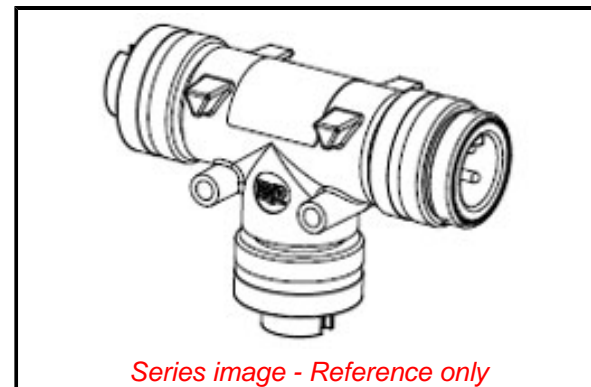

Physical

Drop Connector BradPower D-Size (1 3/8"-M35)
 Drop Gender Female
 Keyway Single
 Left Trunk Connector BradPower D-Size (1 3/8"-M35)
 Left Trunk Gender Female
 Leg 1 Length N/A
 Leg 2 Length N/A
 Material - Cable Jacket N/A
 Material - Connector Body PVC
 Material - Coupling Nut Anodized Aluminum
 Net Weight 303.907/g
 Poles 4
 Right Trunk Connector BradPower D-Size (1 3/8"-M35)
 Right Trunk Gender Male
 Temperature Range - Operating -20°C to +90°C

Electrical

Current - Maximum per Contact 25.0A
 Voltage - Maximum 600V AC/DC

Material Info

Engineering Number TC40C40-200

Reference - Drawing Numbers

Sales Drawing SD-130068-010-001

Series image - Reference only