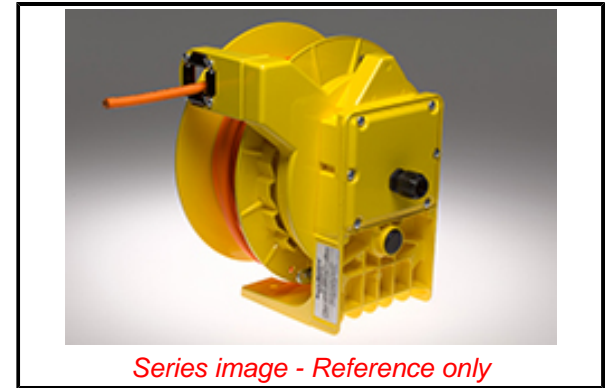

PLEASE CHECK WWW.MOLEX.COM FOR LATEST PART INFORMATION

Part Number: [1300830287](#)
Status: **Active**
Overview: Reels - Woodhead
Description: Aero-Motive Welding Reel, 1/0 Welding Cable, 12.19m (40.0') Cable Length

Documents:

[RoHS Certificate of Compliance \(PDF\)](#)

General

Product Family	Electric Reels
Series	130083
Cable Length	N/A
Comments	Applications: Vertical Lift, Drag, Recovery and Horizontal Stretch with 10% Sag.
Depth	0.34m (13.50")
Duty	Industrial
Enclosure Rating	NEMA 4
Height	0.39m (15.32")
NEMA Configuration	N/A
Overview	<u>Reels - Woodhead</u>
Product Name	Aero-Motive
Type	Cable Reel
UPC	78678858278
Width	254.00mm (10.00")

Physical

Cable Movement	Ratchet Lock
Cord Length	12.19m (40.0')
Drum Lock	Ratchet
Guide Arm	5° increments over 270° Arc
Material - Housing	Cast Aluminum
Mounting Style	Rigid
Net Weight	25401.200/g
Number of Conductors	1
Packaging Type	Carton
Primary Cord/Cable Entry	1" NPT
Retraction Weight	1.8kg (4.0 lb)
Wire Size AWG	1/0

Electrical

Bulb Included	N/A
Cord Type	1/0 Welding
Current - Maximum per Contact	350.0A
GFCI	No
Lamp Type	N/A
Lamp Wattage - Maximum	N/A
On/Off Switch	N/A
Voltage - Maximum	N/A

Material Info

Engineering Number	ERA4040
--------------------	---------