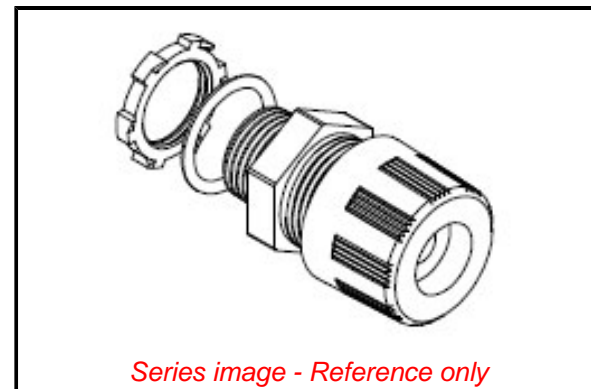

PLEASE CHECK WWW.MOLEX.COM FOR LATEST PART INFORMATION

Part Number: [1300980065](#)
Status: **Active**
Overview: [Strain-Relief Cord Grips](#)
Description: MAX-LOC Strain Relief Cord-Sealing Grip, 1/2" NPT, Straight Male with O-Ring, Cable Diameter 7.93-9.53mm (.312-.375"), Polyester

Documents:

[Brochure (PDF)](#) [RoHS Certificate of Compliance (PDF)](#)

Agency Certification

CSA LR32159
UL E76954

General

Product Family Cable Grips
Series [130098](#)
Eye Type N/A
NEMA Rating NEMA 6P
O-Ring Yes
Overview [Strain-Relief Cord Grips](#)
Product Name MAX-LOC
Type Strain Relief Grip
UPC 78678855263
Use With 1/2" NPT MAX-LOC Lock Nut [1300990143](#)

Physical

Approximate Break Strength N/A
Bale Length N/A
Body Style Straight
Cable Diameter 7.93-9.53mm (.312-.375")
Color - Grommet Gray
Gender Male
Material - Body PBT
Material - Grip N/A
Mesh Length N/A
Number of Holes 1
Thread Size 1/2" NPT

Material Info

Engineering Number 5526WBLK

Series image - Reference only

EU ELV

Not Reviewed

EU RoHS

Not Reviewed

REACH SVHC

Not Reviewed

Halogen-Free

Status

Not Reviewed

For more information, please visit [Contact US](#)

China ROHS	Not Reviewed
ELV	Not Reviewed
RoHS Phthalates	Not Reviewed

China RoHS

Search Parts in this Series

[130098 Series](#)