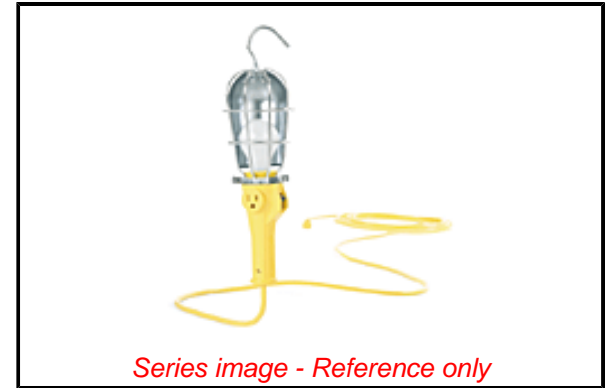

PLEASE CHECK WWW.MOLEX.COM FOR LATEST PART INFORMATION

Part Number: [1301020256](#)
Status: **Active**
Overview: [Hand Lamps](#)
Description: Safeway Phenolic Hand Lamp Only with 100W, Screw Release Guard with Reflector, with Side Outlet

Documents:

[Brochure \(PDF\)](#) [RoHS Certificate of Compliance \(PDF\)](#)

Agency Certification

CSA LR85374
 UL E59251

General

Product Family Portable Lighting
 Series [130102](#)
 NEMA Configuration N/A
 Outlet Side
 Overview [Hand Lamps](#)
 Product Name Safety Yellow
 Type Hand Lamps
 UPC 78678860132

Physical

Cord Length - Primary N/A
 Cord Length - Secondary N/A
 Depth 101.60mm (4.000")
 Duty Commercial
 Guard Included Yes
 Guard Type Reflector, Screw Release
 Height 381.00mm (15.000")
 Length N/A
 Material - Guard #8 Gauge Zinc-plated Steel
 Mounting Style Hand Held
 Packaging Type Carton
 Socket Construction N/A

Electrical

Bulb Type Incandescent
 Lamp Type A21
 Lamp Wattage - Maximum 100W
 Lumens 1000
 On/Off Switch No
 Voltage (Fixture) - Maximum 240V

Material Info

Engineering Number 271U

EU ELV

Not Relevant

EU RoHS