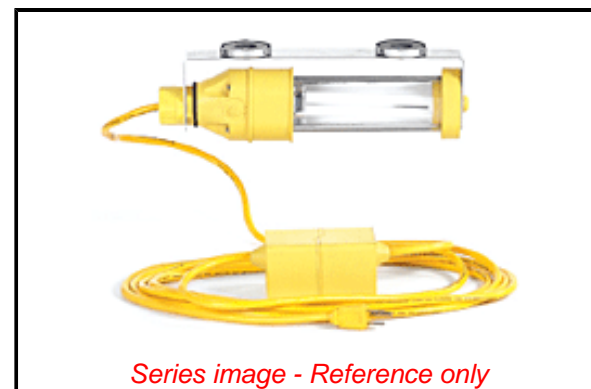

PLEASE CHECK WWW.MOLEX.COM FOR LATEST PART INFORMATION

Part Number: [1301080142](#)
Status: **Active**
Overview: [Wide-Area Lighting Products](#)
Description: Super-Safeway 27W Fluorescent Machine Light, Magnet Mount with 18/3 SJTOOW Cord Type, Overall Cord Length 4.57m (15.0')

Documents:

[Brochure (PDF)](#) [RoHS Certificate of Compliance (PDF)](#)

Agency Certification

CSA LR85374
UL E174254

General

Product Family Portable Lighting
Series [130108](#)
NEMA Configuration NEMA 5-15
Outlet None
Overview [Wide-Area Lighting Products](#)
Product Name Super-Safeway
Type Wide Area Lamps
UPC 78678861252

Physical

Cord Length - Primary 4.57m (15.0')
Cord Length - Secondary N/A
Depth 76.20mm (3.000")
Duty Industrial
Guard Included No
Guard Type N/A
Height 57.15mm (2.250")
Length 552.45mm (21.750")
Material - Globe Clear Polycarbonate
Material - Guard Nitrile Rubber 80 Shore A
Mounting Style Magnetic-Bracket
Packaging Type Carton
Socket Construction N/A

Electrical

Bulb Type Fluorescent
Cord Type - Primary 18/3 SJTOOW
Lamp Type PL-L 27/41
Lamp Wattage - Maximum 27W
Lumens 2000
On/Off Switch Yes
Voltage (Fixture) - Maximum 120VAC 60 HZ

Material Info

Engineering Number 1093-3MM

Series image - Reference only

EU ELV

Not Reviewed

EU RoHS

Not Reviewed

REACH SVHC

Not Reviewed

Halogen-Free

Status

Not Reviewed

For more information, please visit [Contact US](#)

China ROHS Not Reviewed

ELV Not Reviewed

RoHS Phthalates Not Reviewed

Search Parts in this Series

[130108 Series](#)