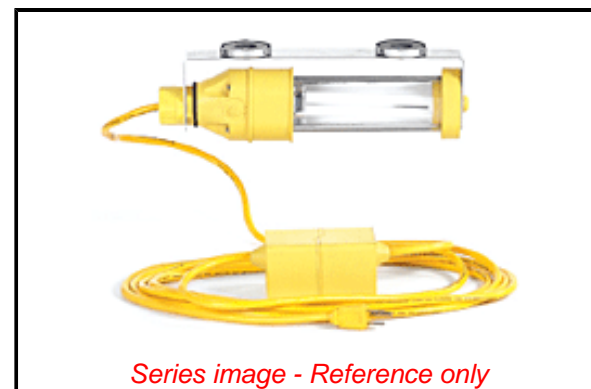

PLEASE CHECK WWW.MOLEX.COM FOR LATEST PART INFORMATION

Part Number: [1301080146](#)
Status: **Active**
Overview: [Wide-Area Lighting Products](#)
Description: Super-Safeway 40W Fluorescent Machine Light, Screw Mount with 18/3 SJTOOW Cord Type, Overall Cord Length 4.57m (15.0')

Documents:

[Brochure (PDF)](#) [RoHS Certificate of Compliance (PDF)](#)

Agency Certification

CSA LR85374
UL E174254

General

Product Family Portable Lighting
Series [130108](#)
NEMA Configuration NEMA 5-15
Outlet None
Overview [Wide-Area Lighting Products](#)
Product Name Super-Safeway
Type Wide Area Lamps
UPC 78678861263

Physical

Cord Length - Primary 4.57m (15.0')
Cord Length - Secondary N/A
Depth 76.20mm (3.000")
Duty Industrial
Guard Included No
Guard Type N/A
Height 57.15mm (2.250")
Length 798.83mm (31.450")
Material - Globe Clear Polycarbonate
Material - Guard Nitrile Rubber 80 Shore A
Mounting Style Screw-Bracket
Packaging Type Carton
Socket Construction N/A

Electrical

Bulb Type Fluorescent
Cord Type - Primary 18/3 SJTOOW
Lamp Type PL-L 40/41
Lamp Wattage - Maximum 40W
Lumens 2970
On/Off Switch Yes
Voltage (Fixture) - Maximum 120VAC 60 HZ

Material Info

Engineering Number 1097-3M

EU ELV

Not Reviewed

EU RoHS

Not Reviewed

REACH SVHC

Not Reviewed

Halogen-Free

Status

Not Reviewed

For more information, please visit [Contact US](#)

China ROHS

Not Reviewed

ELV

Not Reviewed

RoHS Phthalates

Not Reviewed

Search Parts in this Series

[130108 Series](#)