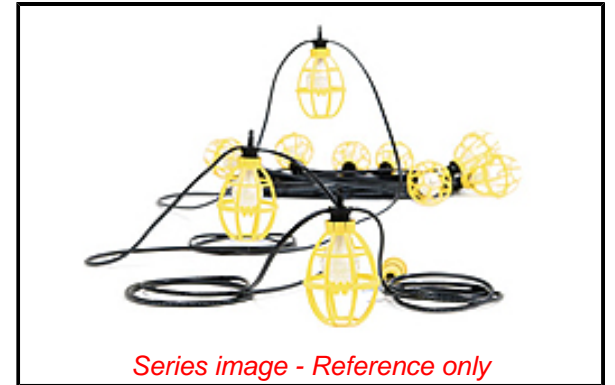

**PLEASE CHECK WWW.MOLEX.COM FOR LATEST PART INFORMATION**

**Part Number:** [1301110023](#)  
**Status:** **Active**  
**Overview:** [Stringlights](#)  
**Description:** Pro-Yellow Stringlight, 150W, 14/2 AWM with 2.43m Lead, 10 Sockets with Guards, Overall Length 30.48m (100.0')

**Physical**

Cord Length - Primary	2.43m (8.0')
Cord Length - Secondary	0.61m (2.0')
Depth	N/A
Duty	General
Guard Included	Yes
Guard Type	Polypropylene
Height	N/A
Length	30.48m (100.0')
Material - Guard	Polypropylene
Mounting Style	Stringer
Net Weight	4.105/kg
Packaging Type	Carton
Socket Construction	Assembled

**Electrical**

Bulb Type	Incandescent
Cord Type - Primary	14/2
Lamp Type	A21
Lamp Wattage - Maximum	150W
Lumens	1500
On/Off Switch	No
Voltage (Fixture) - Maximum	120VAC 60 HZ

**Material Info**

Engineering Number	202SRL
--------------------	--------