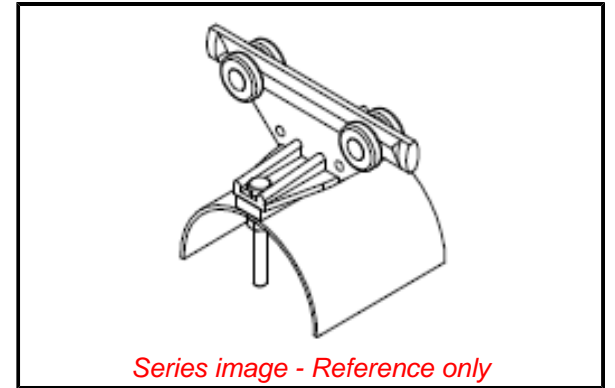

PLEASE CHECK WWW.MOLEX.COM FOR LATEST PART INFORMATION

Part Number: [1301160016](#)
Status: **Active**
Overview: [Aero-Motive Box-Track Festoon Systems](#)
Description: Value Plus Box Track for Flat Cable, Festoon Intermediate Car, 95.00mm (3.740") Height

Documents:

[RoHS Certificate of Compliance (PDF)](#)

General

Product Family	Festoons
Series	130116
Cable Height - Maximum	6.86mm (.270")
Cable Width - Maximum	57.91mm (2.280")
Combined Cable Weight-Max./Car	19.96kg (44.0 lb)
Component Type	Car - Intermediate
Depth	80.77mm (3.180")
Duty	Standard - 20kg per Car
Exclude SD Check	Yes
Height	95.00mm (3.740")
Length	127.00mm (5.000")
Overview	Aero-Motive Box-Track Festoon Systems
Product Name	Aero-Motive
Type	Box Track - Plus
UPC	78678862598

Physical

Material - Metal	Aluminum
Material - Wheel	Steel - Ball Bearing
Number of Cars	1
Packaging Type	Individual Carton
Saddle Radius	53.34mm (2.100")
Thread Size	N/A
Wire/Cable Type	Flat

Material Info

Engineering Number	42421

EU ELV

Not Reviewed

EU RoHS

Not Reviewed

REACH SVHC

Not Reviewed

Halogen-Free

Status

Not Reviewed

For more information, please visit [Contact US](#)

China ROHS

Not Reviewed

ELV

Not Reviewed

RoHS Phthalates

Not Reviewed

Search Parts in this Series

130116 Series