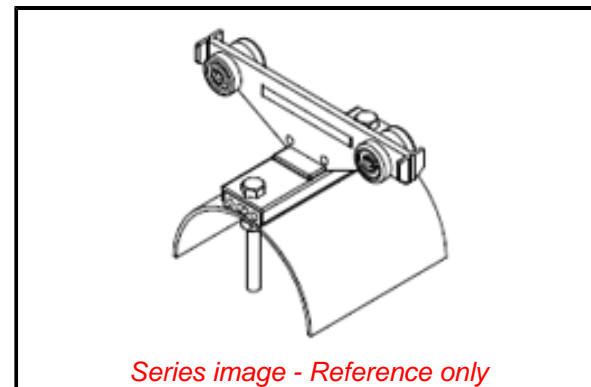

PLEASE CHECK WWW.MOLEX.COM FOR LATEST PART INFORMATION

Part Number: [1301160039](#)
Status: **Active**
Overview: Aero-Motive Box-Track Festoon Systems
Description: Economy Box Track Flat Cable, Festoon Intermediate Car - 120.00mm (4.724") Radius Saddle

Documents:
[RoHS Certificate of Compliance (PDF)](#)

General

Product Family	Festoons
Series	130116
Cable Height - Maximum	14.22mm (.560")
Cable Width - Maximum	91.19mm (3.590")
Combined Cable Weight-Max./Car	39.92kg (88.0 lb)
Component Type	Car - Intermediate
Depth	84.58mm (3.330")
Duty	Heavy
Exclude SD Check	Yes
Height	120.00mm (4.724")
Length	151.38mm (5.960")
Overview	<u>Aero-Motive Box-Track Festoon Systems</u>
Product Name	Aero-Motive
Type	Box Track - Economy
UPC	78678862625

Physical

Material - Coating	Zinc
Material - Metal	Galvanized Steel
Material - Wheel	Steel - Sealed Ball Bearing
Number of Cars	1
Packaging Type	Individual Carton
Saddle Radius	120.00mm (4.724")
Thread Size	N/A
Wire/Cable Type	Flat

Material Info

Engineering Number	44121

Series image - Reference only

EU ELV

Not Reviewed

EU RoHS

Not Reviewed

REACH SVHC

Not Reviewed

Halogen-Free

Status

Not Reviewed

For more information, please visit [Contact US](#)

China ROHS

Not Reviewed

ELV

Not Reviewed

RoHS Phthalates

Not Reviewed

Search Parts in this Series

[130116 Series](#)