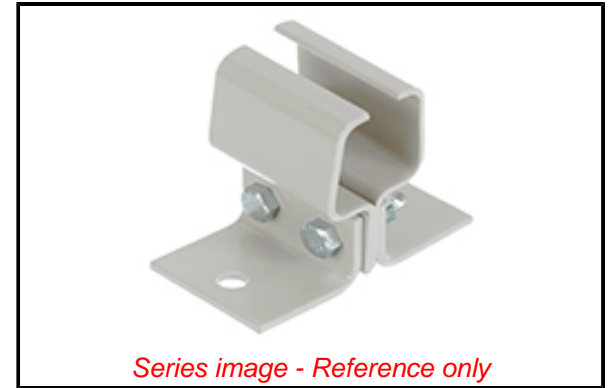

**PLEASE CHECK WWW.MOLEX.COM FOR LATEST PART INFORMATION**

**Part Number:** [1301180013](#)  
**Status:** **Active**  
**Description:** Box Track, Festoon Hanger Bracket

**Documents:**  
[RoHS Certificate of Compliance \(PDF\)](#)

<b>General</b>	
Product Family	Festoons
Series	<a href="#">130118</a>
Component Type	Bracket - Hanger
Depth	N/A
Duty	Heavy
Height	N/A
Length	N/A
Product Name	Aero-Motive
Type	Box Track
UPC	78678863184
<b>Physical</b>	
Material - Coating	Zinc
Material - Metal	Galvanized Steel
Material - Wheel	Nylon
Net Weight	226.790/g
Packaging Type	Individual Carton
Saddle Radius	N/A
Thread Size	N/A
Travel Speed - Maximum	53.34 mpm (175 fpm)
Wire/Cable Type	N/A
<b>Material Info</b>	
Engineering Number	5400HB