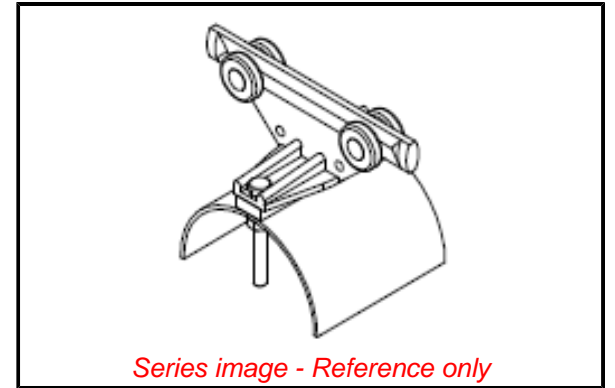

PLEASE CHECK WWW.MOLEX.COM FOR LATEST PART INFORMATION

Part Number: [1301180020](#)
Status: **Active**
Description: Box Track, Festoon Intermediate Car - 5410

Documents:
[RoHS Certificate of Compliance (PDF)](#)

General

Product Family	Festoons
Series	130118
Cable Height - Maximum	19.05mm (.750")
Cable Width - Maximum	59.00mm (2.320")
Combined Cable Weight-Max./Car	24.95kg (55.0 lb)
Component Type	Car - Intermediate
Depth	89.92mm (3.540")
Duty	Standard - 25kg per Car
Height	144.78mm (5.700")
Length	144.78mm (5.700")
Product Name	Aero-Motive
Type	Box Track
UPC	78678863193

Physical

Material - Coating	Zinc
Material - Metal	Galvanized Steel
Material - Wheel	Steel - Sealed Ball Bearing
Net Weight	464.930/g
Number of Cars	1
Packaging Type	Individual Carton
Saddle Radius	71.88mm (2.830")
Thread Size	N/A
Wire/Cable Type	Flat

Material Info

Engineering Number	54101

EU ELV

Not Relevant

EU RoHS

Not Relevant

REACH SVHC

Not Reviewed

Halogen-Free

Status

Not Relevant

For more information, please visit [Contact US](#)

China ROHS

Not Relevant

ELV

Not Relevant

RoHS Phthalates

Not Reviewed

Search Parts in this Series

130118 Series