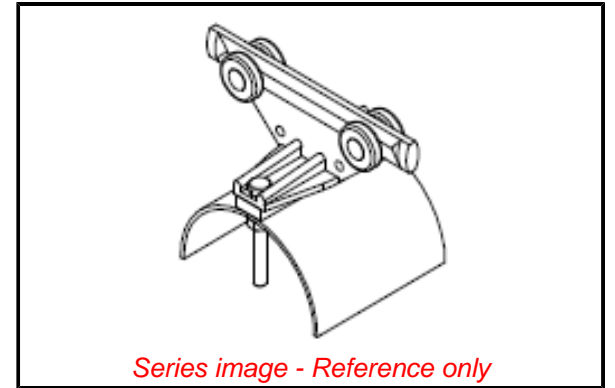

PLEASE CHECK WWW.MOLEX.COM FOR LATEST PART INFORMATION

Part Number: [1301180023](#)
Status: **Active**
Description: Box Track, Festoon Intermediate Car - 5412

Documents:
[RoHS Certificate of Compliance (PDF)](#)

General

Product Family	Festoons
Series	130118
Cable Height - Maximum	11.43mm (.450")
Cable Width - Maximum	59.00mm (2.320")
Combined Cable Weight-Max./Car	24.95kg (55.0 lb)
Component Type	Car - Intermediate
Depth	89.92mm (3.540")
Duty	Standard - 25kg per Car
Height	144.78mm (5.700")
Length	194.82mm (7.670")
Product Name	Aero-Motive
Type	Box Track
UPC	78678863196

Physical

Material - Coating	Zinc
Material - Metal	Galvanized Steel
Material - Wheel	Steel - Sealed Ball Bearing
Net Weight	752.140/g
Number of Cars	1
Packaging Type	Individual Carton
Saddle Radius	100.08mm (3.940")
Thread Size	N/A
Wire/Cable Type	Flat

Material Info

Engineering Number	54121

EU ELV

Not Relevant

EU RoHS

Not Relevant

REACH SVHC

Not Reviewed

Halogen-Free

Status

Not Relevant

For more information, please visit [Contact US](#)

China ROHS

Not Relevant

ELV

Not Relevant

RoHS Phthalates

Not Reviewed

Search Parts in this Series

130118 Series