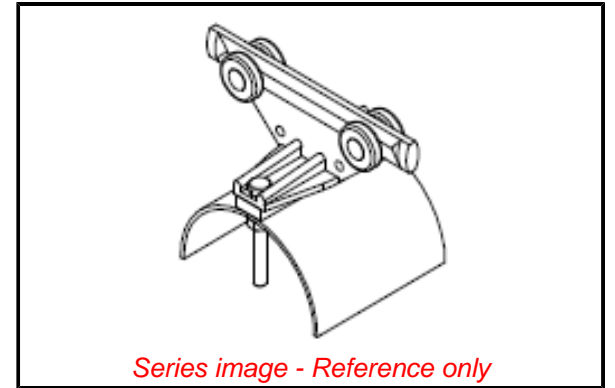

PLEASE CHECK WWW.MOLEX.COM FOR LATEST PART INFORMATION

Part Number: [1301180026](#)
Status: **Active**
Description: Box Track, Festoon Intermediate Car - 5414

Documents:
[RoHS Certificate of Compliance (PDF)](#)

General

Product Family	Festoons
Series	130118
Cable Height - Maximum	19.05mm (.750")
Cable Width - Maximum	98.00mm (3.858")
Combined Cable Weight-Max./Car	24.95kg (55.0 lb)
Component Type	Car - Intermediate
Depth	89.92mm (3.540")
Duty	Standard - 25kg per Car
Height	144.78mm (5.700")
Length	250.0m (820.0')
Product Name	Aero-Motive
Type	Box Track
UPC	78678863199

Physical

Material - Coating	Zinc
Material - Metal	Galvanized Steel
Material - Wheel	Steel - Sealed Ball Bearing
Net Weight	567.480/g
Number of Cars	1
Packaging Type	Individual Carton
Saddle Radius	156.46mm (6.160")
Thread Size	N/A
Wire/Cable Type	Flat

Material Info

Engineering Number	54141

EU ELV

Not Relevant

EU RoHS

Not Relevant

REACH SVHC

Not Reviewed

Halogen-Free

Status

Not Relevant

For more information, please visit [Contact US](#)

China ROHS

Not Relevant

ELV

Not Relevant

RoHS Phthalates

Not Reviewed

Search Parts in this Series

130118 Series